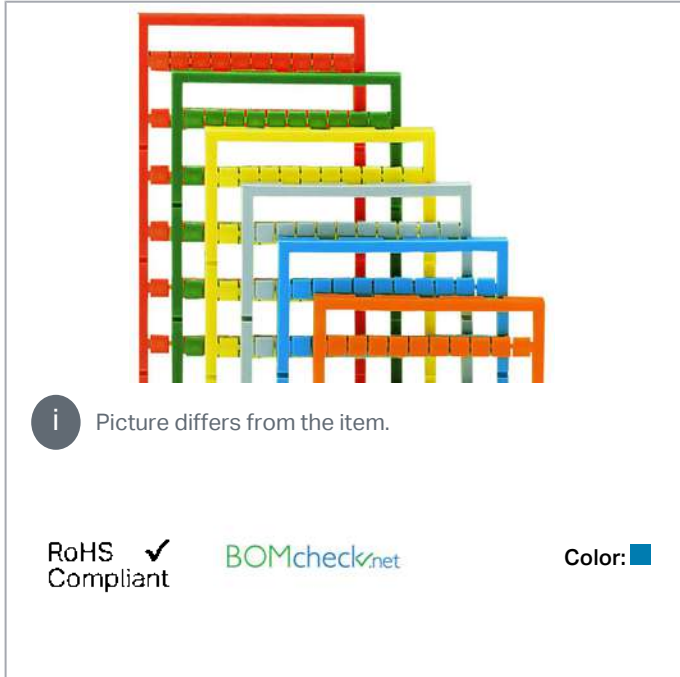

Data sheet | Item number: 247-507/000-006

Mini-WSB marking card; as card; MARKED; - (100x); not stretchable;
Horizontal marking; snap-on type; blue

www.wago.com/247-507_000-006

Data

Technical Data

| | |
|-------------------------------|------------------------------------|
| Suitable | for WAGO I/O System |
| Marking | - |
| Marking (number) | 100 |
| Marking direction | Horizontal marking |
| Marking color | black |
| Marking type | Symbol |
| Representation of the imprint | same symbols per strip |
| Pre-assembly | 10 strips with 10 markers per card |

Physical data

| | |
|--------------------|------|
| Marker/Strip width | 5 mm |
| Marker width | 5 mm |

Subject to changes. Please also observe the further product documentation!

WAGO Corporation
Germantown, WI 53022
Phone: 1-800-DIN-RAIL (346-7245) | Fax: (262) 255-6222
Email: info.us@wago.com | Web: www.wago.us

Do you have any questions about our products?
We are always happy to take your call at {0}.

Material Data

| | |
|-----------|----------|
| Color | blue |
| Weight | 6.7 g |
| Fire load | 0.201 MJ |

Commercial data