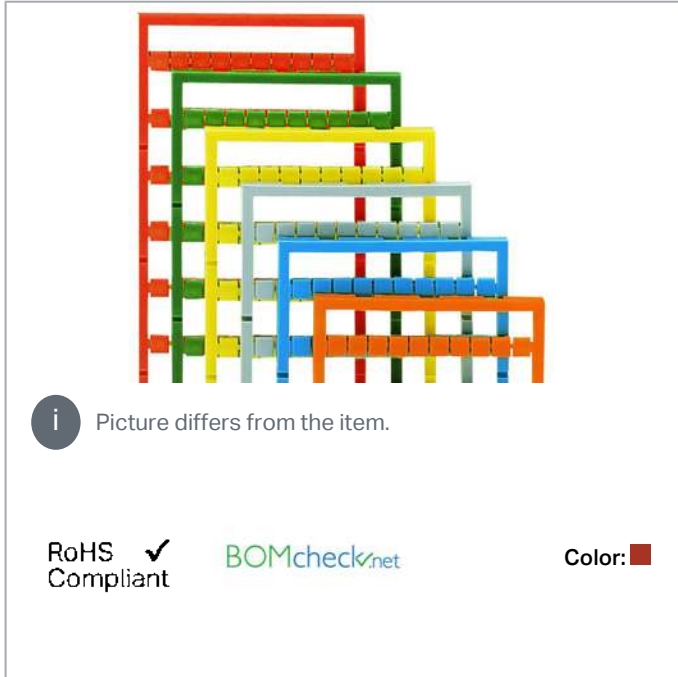

## Data sheet | Item number: 247-508/000-005

Mini-WSB marking card; as card; MARKED; 24 V (100x); not stretchable;  
Horizontal marking; snap-on type; red

[www.wago.com/247-508\\_000-005](http://www.wago.com/247-508_000-005)

### Data

#### Technical Data

Suitable	for WAGO I/O System
Marking	24 V
Marking (number)	100
Marking direction	Horizontal marking
Marking color	black
Marking type	Symbol
Representation of the imprint	same symbols per strip
Pre-assembly	10 strips with 10 markers per card