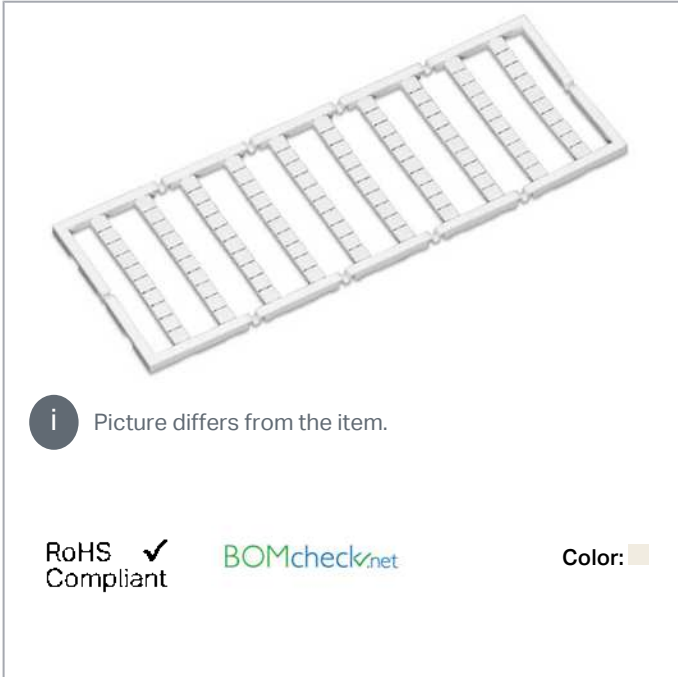

Data sheet | Item number: 247-509

Mini-WSB marking card; as card; MARKED; + (100x); not stretchable;
Horizontal marking; snap-on type; white

www.wago.com/247-509

Data

Technical Data

Suitable	for WAGO I/O System
Marking	+
Marking (number)	100
Marking direction	Horizontal marking
Marking color	black
Marking type	Symbol
Representation of the imprint	same symbols per strip
Pre-assembly	10 strips with 10 markers per card

Physical data

Marker/Strip width	5 mm
Marker width	5 mm

Subject to changes. Please also observe the further product documentation!

WAGO Corporation
Germantown, WI 53022
Phone: 1-800-DIN-RAIL (346-7245) | Fax: (262) 255-6222
Email: info.us@wago.com | Web: www.wago.us

Do you have any questions about our products?
We are always happy to take your call at {0}.

Material Data

Color	white
Weight	6.2 g
Fire load	0.201 MJ

Commercial data

Product Group	2 (Terminal Block Accessories)
Packaging type	BOX
Country of origin	DE
GTIN	4017332253352
Customs tariff number	4911990000