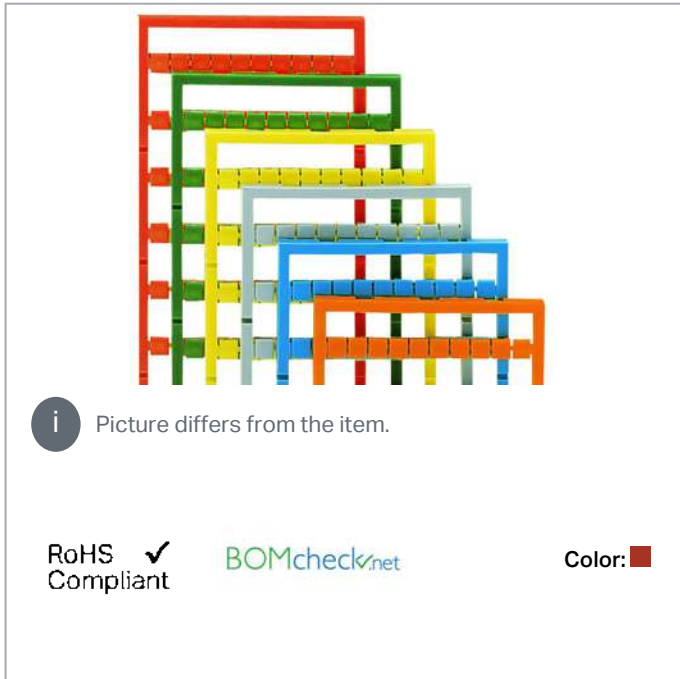

## Data sheet | Item number: 247-509/000-005

Mini-WSB marking card; as card; MARKED; + (100x); not stretchable;  
Horizontal marking; snap-on type; red

[www.wago.com/247-509\\_000-005](http://www.wago.com/247-509_000-005)

### Data

#### Technical Data

Suitable	for WAGO I/O System
Marking	+
Marking (number)	100
Marking direction	Horizontal marking
Marking color	black
Marking type	Symbol
Representation of the imprint	same symbols per strip
Pre-assembly	10 strips with 10 markers per card