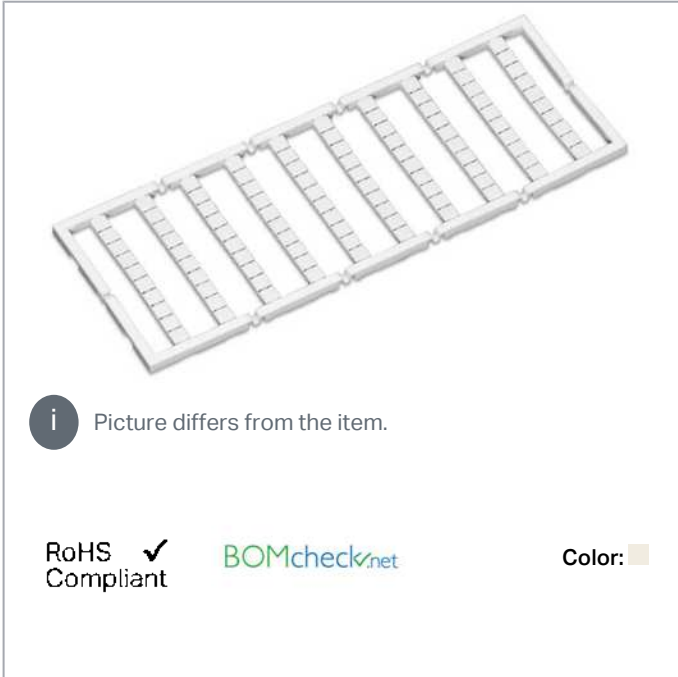

Data sheet | Item number: 247-511

Mini-WSB marking card; as card; MARKED; E0 E1 ... E8 E9 (10x); not stretchable; Horizontal marking; snap-on type; white

www.wago.com/247-511

Data

Technical Data

Suitable	for WAGO I/O System
Marking	E0 E1 ... E8 E9
Marking (number)	10
Marking direction	Horizontal marking
Marking color	black
Marking type	Symbol
Representation of the imprint	Consecutive symbols each strip
Pre-assembly	10 strips with 10 markers per card

Physical data

Marker/Strip width	5 mm
Marker width	5 mm

Subject to changes. Please also observe the further product documentation!

WAGO Corporation
Germantown, WI 53022
Phone: 1-800-DIN-RAIL (346-7245) | Fax: (262) 255-6222
Email: info.us@wago.com | Web: www.wago.us

Do you have any questions about our products?
We are always happy to take your call at {0}.

Material Data

Color	white
Weight	6.2 g
Fire load	0.201 MJ

Commercial data

Product Group	2 (Terminal Block Accessories)
Packaging type	BOX
Country of origin	DE
GTIN	4017332253376
Customs tariff number	4911990000