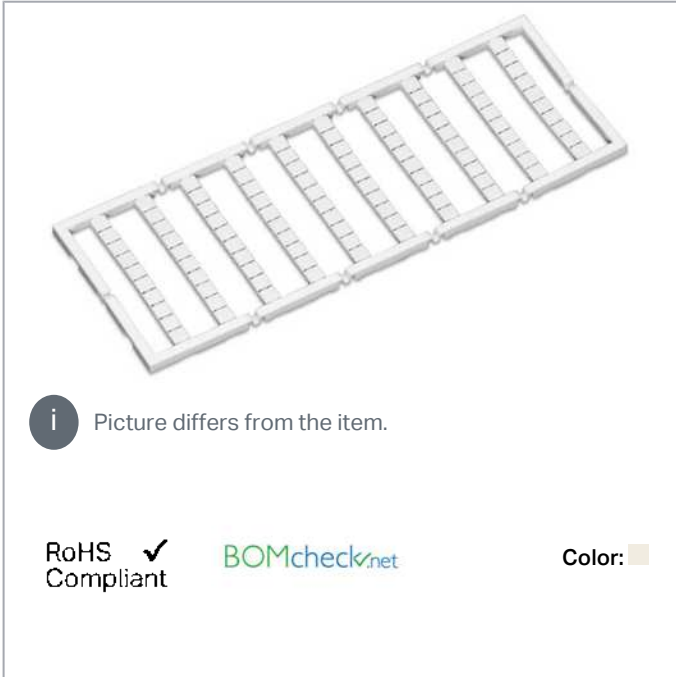

## Data sheet | Item number: 247-512

Mini-WSB marking card; as card; MARKED; X0 X1 ... X8 X9 (10x); not stretchable; Horizontal marking; snap-on type; white

[www.wago.com/247-512](http://www.wago.com/247-512)

#### Technical Data

Suitable	for WAGO I/O System
Marking	X0 X1 ... X8 X9
Marking (number)	10
Marking direction	Horizontal marking
Marking color	black
Marking type	Symbol
Representation of the imprint	Consecutive symbols each strip
Pre-assembly	10 strips with 10 markers per card