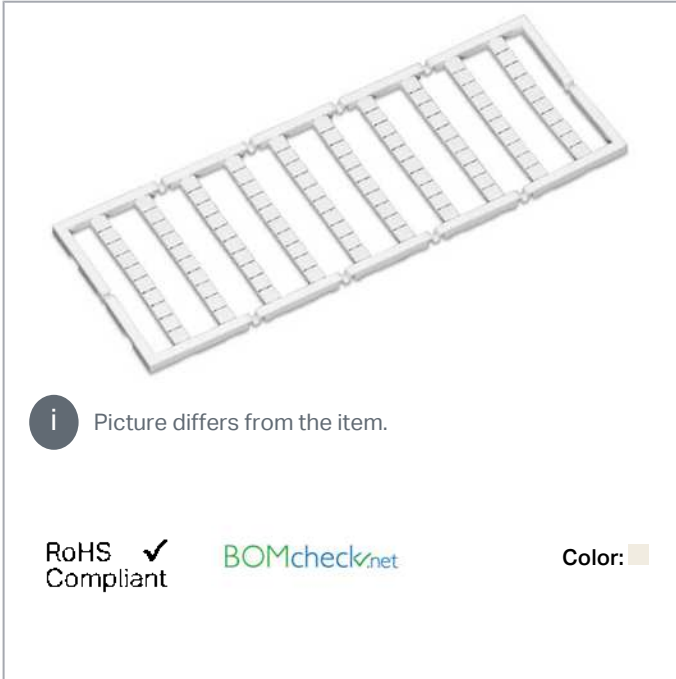

## Data sheet | Item number: 247-514

Mini-WSB marking card; as card; MARKED; 10 ... 19 (10x); not stretchable;  
Horizontal marking; snap-on type; white

[www.wago.com/247-514](http://www.wago.com/247-514)

#### Technical Data

Suitable	for WAGO I/O System
Marking	10 ... 19
Marking (number)	10
Marking direction	Horizontal marking
Marking color	black
Marking type	Numbers
Representation of the imprint	consecutive numbers per strip
Pre-assembly	10 strips with 10 markers per card