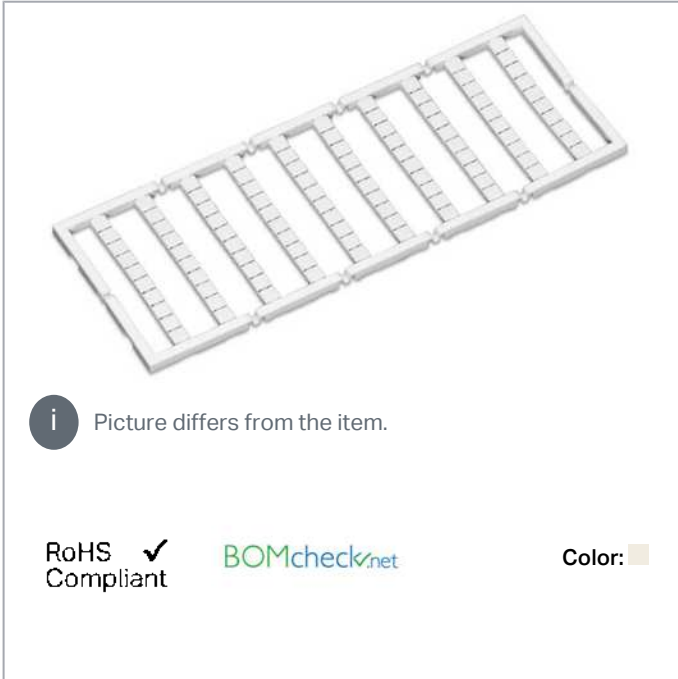

Data sheet | Item number: 247-517

Mini-WSB marking card; as card; MARKED; 40 ... 49 (10x); not stretchable;
Horizontal marking; snap-on type; white

www.wago.com/247-517

Data

Technical Data

Suitable	for WAGO I/O System
Marking	40 ... 49
Marking (number)	10
Marking direction	Horizontal marking
Marking color	black
Marking type	Numbers
Representation of the imprint	consecutive numbers per strip
Pre-assembly	10 strips with 10 markers per card

Physical data

Marker/Strip width	5 mm
Marker width	5 mm

Subject to changes. Please also observe the further product documentation!

WAGO Corporation
Germantown, WI 53022
Phone: 1-800-DIN-RAIL (346-7245) | Fax: (262) 255-6222
Email: info.us@wago.com | Web: www.wago.us

Do you have any questions about our products?
We are always happy to take your call at {0}.

Material Data

Color	white
Weight	6.5 g
Fire load	0.201 MJ

Commercial data

Product Group	2 (Terminal Block Accessories)
Packaging type	BOX
Country of origin	DE
GTIN	4017332253437
Customs tariff number	4911990000