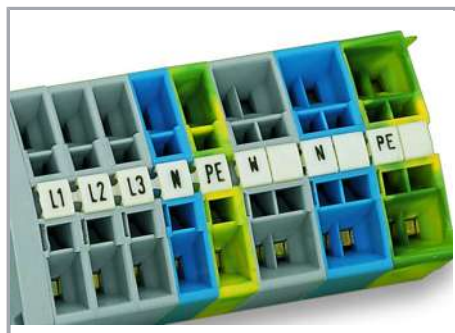

Data sheet | Item number: 247-519

Mini-WSB marking card; as card; MARKED; 60 ... 69 (10x); not stretchable;
Horizontal marking; snap-on type; white

www.wago.com/247-519

Data

Technical Data

Suitable	for WAGO I/O System
Marking	60 ... 69
Marking (number)	10
Marking direction	Horizontal marking
Marking color	black
Marking type	Numbers
Representation of the imprint	consecutive numbers per strip
Pre-assembly	10 strips with 10 markers per card

Do you have any questions about our products?
We are always happy to take your call at {0}.

Material Data

Color	white
Weight	6.5 g
Fire load	0.201 MJ

Commercial data

Product Group	2 (Terminal Block Accessories)
Packaging type	BOX
Country of origin	DE
GTIN	4017332253451
Customs tariff number	4911990000

Installation Notes

Marking

Marking via Mini-WSB Quick markers.

Product family

Mini-WSB

[Show all products from the family](#)

Subject to changes. Please also observe the further product documentation!