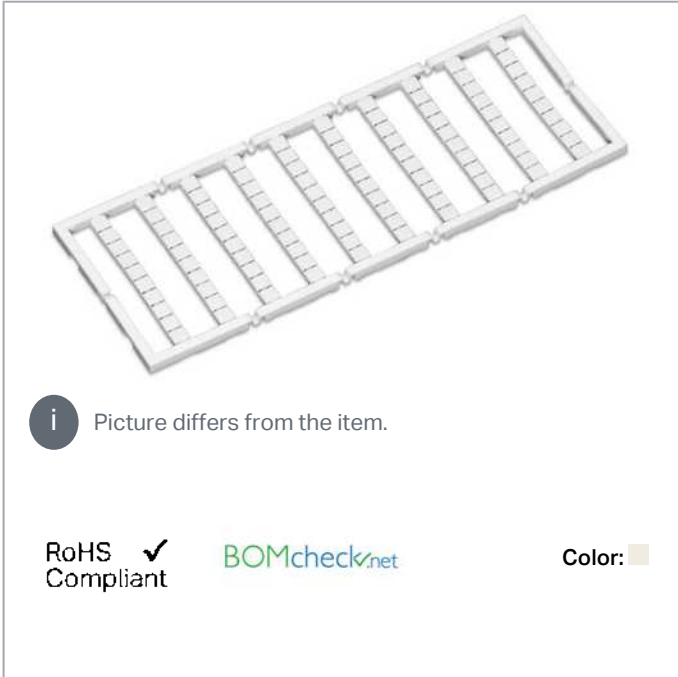

Data sheet | Item number: 247-519

Mini-WSB marking card; as card; MARKED; 60 ... 69 (10x); not stretchable;
Horizontal marking; snap-on type; white

www.wago.com/247-519

Data

Technical Data

Suitable	for WAGO I/O System
Marking	60 ... 69
Marking (number)	10
Marking direction	Horizontal marking
Marking color	black
Marking type	Numbers
Representation of the imprint	consecutive numbers per strip
Pre-assembly	10 strips with 10 markers per card

Physical data

Marker/Strip width	5 mm
Marker width	5 mm

Subject to changes. Please also observe the further product documentation!

WAGO Corporation
Germantown, WI 53022
Phone: 1-800-DIN-RAIL (346-7245) | Fax: (262) 255-6222
Email: info.us@wago.com | Web: www.wago.us

Do you have any questions about our products?
We are always happy to take your call at {0}.

Material Data

Color	white
Weight	6.5 g
Fire load	0.201 MJ

Commercial data

Product Group	2 (Terminal Block Accessories)
Packaging type	BOX
Country of origin	DE
GTIN	4017332253451
Customs tariff number	4911990000