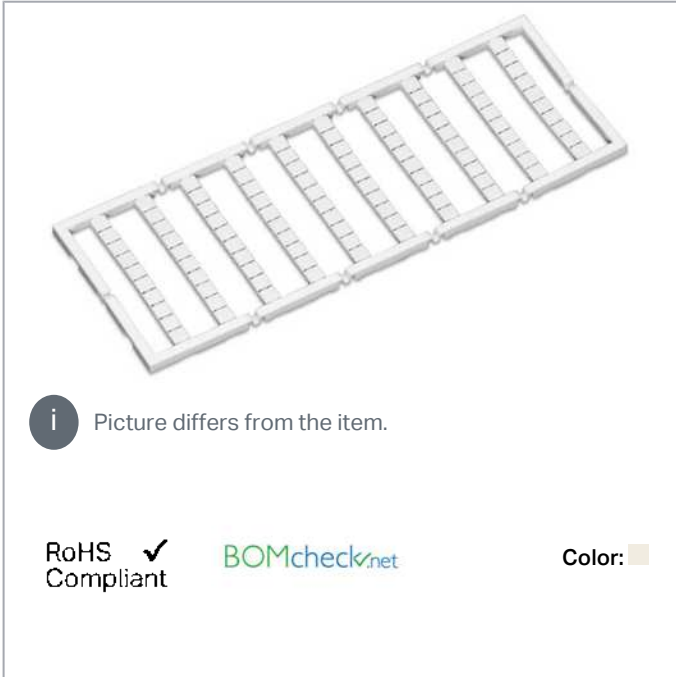

Data sheet | Item number: 247-520

Mini-WSB marking card; as card; MARKED; 70 ... 79 (10x); not stretchable;
Horizontal marking; snap-on type; white

www.wago.com/247-520

i Picture differs from the item.

RoHS Compliant

BOMcheck.net

Color:

Data

Technical Data

Suitable	for WAGO I/O System
Marking	70 ... 79
Marking (number)	10
Marking direction	Horizontal marking
Marking color	black
Marking type	Numbers
Representation of the imprint	consecutive numbers per strip
Pre-assembly	10 strips with 10 markers per card

Do you have any questions about our products?
We are always happy to take your call at {0}.

Material Data

Color	white
Weight	6.5 g
Fire load	0.201 MJ

Commercial data

Product Group	2 (Terminal Block Accessories)
Packaging type	BOX
Country of origin	DE
GTIN	4017332253468
Customs tariff number	4911990000