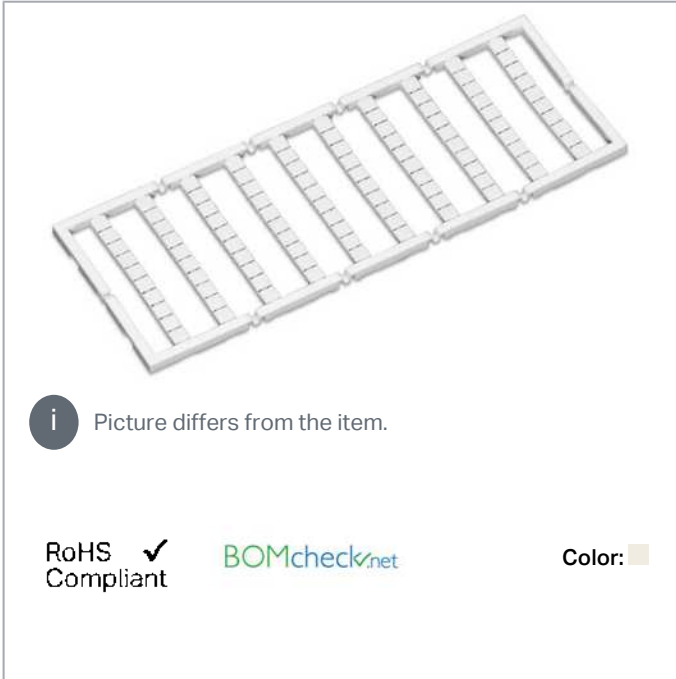

## Data sheet | Item number: 247-522

Mini-WSB marking card; as card; MARKED; 90 ... 99 (10x); not stretchable;  
Horizontal marking; snap-on type; white

[www.wago.com/247-522](http://www.wago.com/247-522)