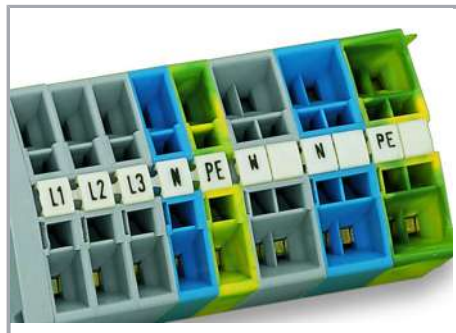

Data sheet | Item number: 247-524

Mini-WSB marking card; as card; MARKED; 50 ... 99 (2x); not stretchable;
Horizontal marking; snap-on type; white

www.wago.com/247-524

i Picture differs from the item.

RoHS Compliant

BOMcheck.net

Color:

Data

Technical Data

Suitable	for WAGO I/O System
Marking	50 ... 99
Marking (number)	2
Marking direction	Horizontal marking
Marking color	black
Marking type	Numbers
Representation of the imprint	consecutive numbers per strip
Pre-assembly	10 strips with 10 markers per card

Do you have any questions about our products?
We are always happy to take your call at {0}.

Material Data

Color	white
Weight	6.5 g
Fire load	0.201 MJ

Commercial data

Product Group	2 (Terminal Block Accessories)
Packaging type	BOX
Country of origin	DE
GTIN	4017332253505
Customs tariff number	4911990000

Installation Notes

Marking

Marking via Mini-WSB Quick markers.

Product family

Mini-WSB

[Show all products from the family](#)

Subject to changes. Please also observe the further product documentation!