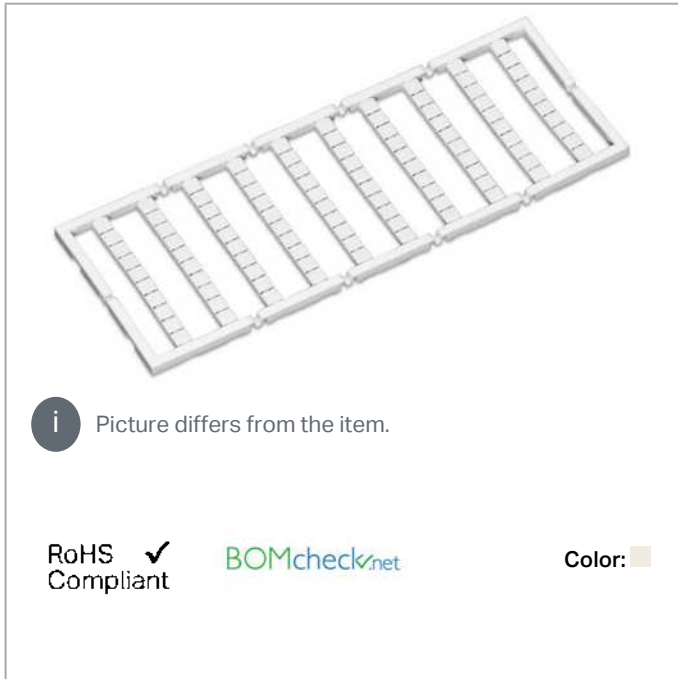

Data sheet | Item number: 247-525

Mini-WSB marking card; as card; MARKED; 100 ... 149 (2x); not stretchable;
Horizontal marking; snap-on type; white

www.wago.com/247-525

Data

Technical Data

Suitable	for WAGO I/O System
Marking	100 ... 149
Marking (number)	2
Marking direction	Horizontal marking
Marking color	black
Marking type	Numbers
Representation of the imprint	consecutive numbers per strip
Pre-assembly	10 strips with 10 markers per card

Physical data

Marker/Strip width	5 mm
Marker width	5 mm

Subject to changes. Please also observe the further product documentation!

WAGO Corporation
Germantown, WI 53022
Phone: 1-800-DIN-RAIL (346-7245) | Fax: (262) 255-6222
Email: info.us@wago.com | Web: www.wago.us

Do you have any questions about our products?
We are always happy to take your call at {0}.

Material Data

Color	white
Weight	6.5 g
Fire load	0.201 MJ

Commercial data

Product Group	2 (Terminal Block Accessories)
Packaging type	BOX
Country of origin	DE
GTIN	4017332253512
Customs tariff number	4911990000