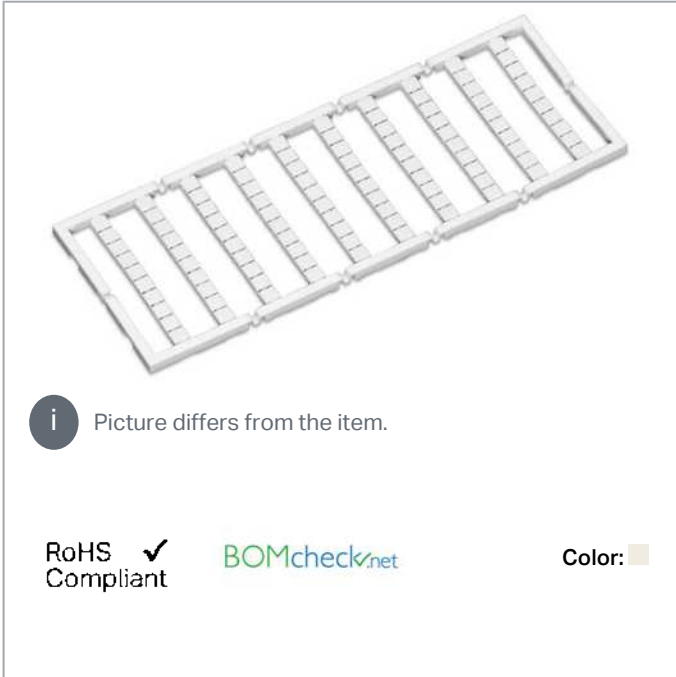

## Data sheet | Item number: 247-526

Mini-WSB marking card; as card; MARKED; 150 ... 199 (2x); not stretchable;  
Horizontal marking; snap-on type; white

[www.wago.com/247-526](http://www.wago.com/247-526)