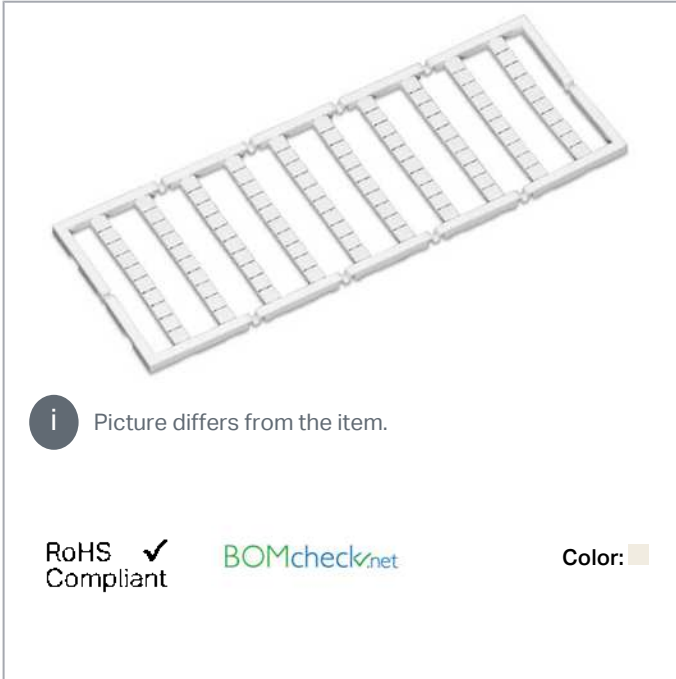

## Data sheet | Item number: 247-527

Mini-WSB marking card; as card; MARKED; 200 ... 249 (2x); not stretchable;  
Horizontal marking; snap-on type; white

[www.wago.com/247-527](http://www.wago.com/247-527)