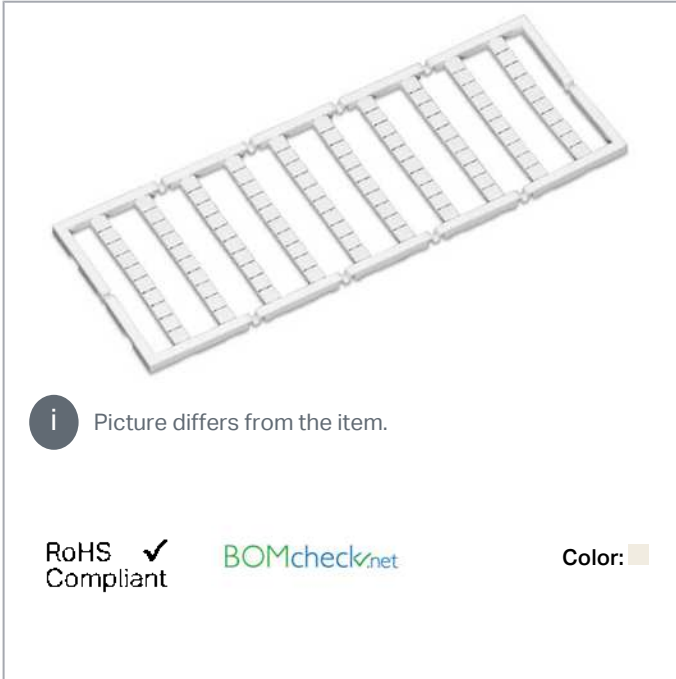

Data sheet | Item number: 247-528

Mini-WSB marking card; as card; MARKED; 250 ... 299 (2x); not stretchable;
Horizontal marking; snap-on type; white

www.wago.com/247-528

Data

Technical Data

Suitable	for WAGO I/O System
Marking	250 ... 299
Marking (number)	2
Marking direction	Horizontal marking
Marking color	black
Marking type	Numbers
Representation of the imprint	consecutive numbers per strip
Pre-assembly	10 strips with 10 markers per card

Physical data

Marker/Strip width	5 mm
Marker width	5 mm

Subject to changes. Please also observe the further product documentation!

WAGO Corporation
Germantown, WI 53022
Phone: 1-800-DIN-RAIL (346-7245) | Fax: (262) 255-6222
Email: info.us@wago.com | Web: www.wago.us

Do you have any questions about our products?
We are always happy to take your call at {0}.

Material Data

Color	white
Weight	6.5 g
Fire load	0.201 MJ

Commercial data

Product Group	2 (Terminal Block Accessories)
Packaging type	BOX
Country of origin	DE
GTIN	4017332253543
Customs tariff number	4911990000