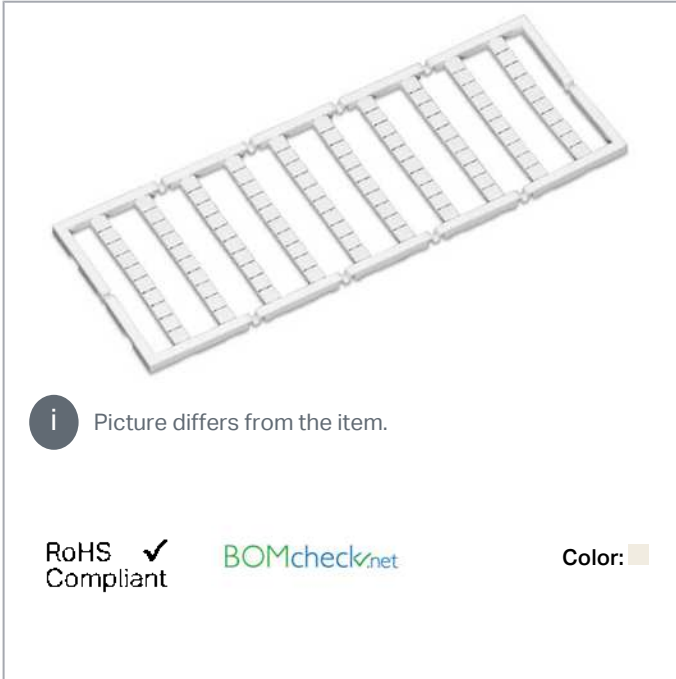

Data sheet | Item number: 247-529

Mini-WSB marking card; as card; MARKED; 300 ... 349 (2x); not stretchable;
Horizontal marking; snap-on type; white

www.wago.com/247-529

i Picture differs from the item.

RoHS Compliant

BOMcheck.net

Color:

Data

Technical Data

Suitable	for WAGO I/O System
Marking	300 ... 349
Marking (number)	2
Marking direction	Horizontal marking
Marking color	black
Marking type	Numbers
Representation of the imprint	consecutive numbers per strip
Pre-assembly	10 strips with 10 markers per card

Do you have any questions about our products?
We are always happy to take your call at {0}.

Material Data

Color	white
Weight	6.5 g
Fire load	0.201 MJ

Commercial data

Product Group	2 (Terminal Block Accessories)
Packaging type	BOX
Country of origin	DE
GTIN	4017332253550
Customs tariff number	49119900000