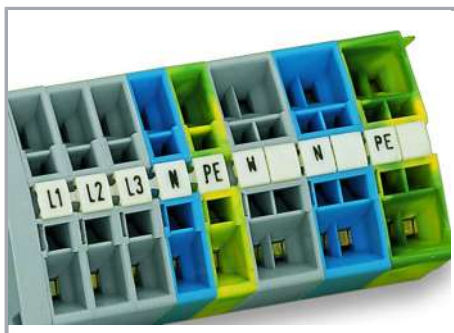

Data sheet | Item number: 247-530

Mini-WSB marking card; as card; MARKED; 350 ... 399 (2x); not stretchable;
Horizontal marking; snap-on type; white

www.wago.com/247-530

i Picture differs from the item.

RoHS Compliant

BOMcheck.net

Color:

Data

Technical Data

Suitable	for WAGO I/O System
Marking	350 ... 399
Marking (number)	2
Marking direction	Horizontal marking
Marking color	black
Marking type	Numbers
Representation of the imprint	consecutive numbers per strip
Pre-assembly	10 strips with 10 markers per card

Do you have any questions about our products?
We are always happy to take your call at {0}.

Material Data

Color	white
Weight	6.5 g
Fire load	0.201 MJ

Commercial data

Product Group	2 (Terminal Block Accessories)
Packaging type	BOX
Country of origin	DE
GTIN	4017332253567
Customs tariff number	4911990000

Installation Notes

Marking

Marking via Mini-WSB Quick markers.

Product family

Mini-WSB

[Show all products from the family](#)

Subject to changes. Please also observe the further product documentation!