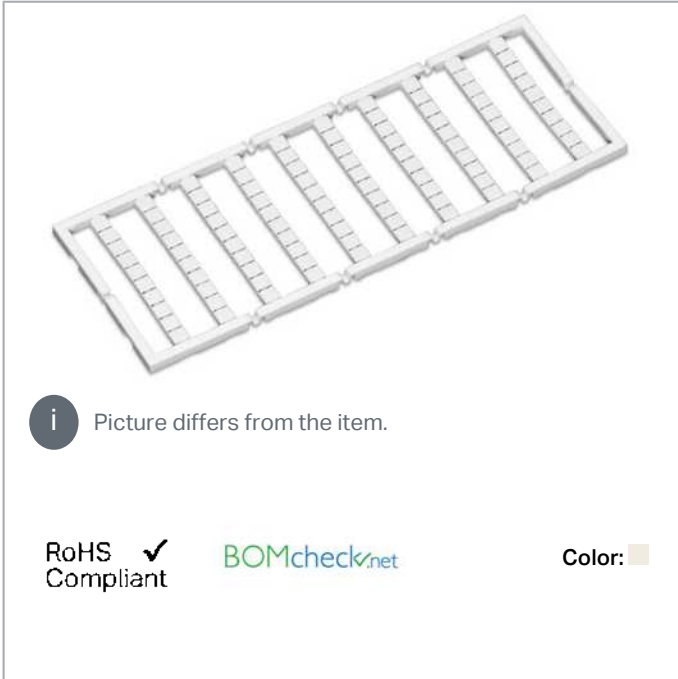

Data sheet | Item number: 247-530

Mini-WSB marking card; as card; MARKED; 350 ... 399 (2x); not stretchable;
Horizontal marking; snap-on type; white

www.wago.com/247-530

i Picture differs from the item.

RoHS Compliant

BOMcheck.net

Color:

Data

Technical Data

Suitable	for WAGO I/O System
Marking	350 ... 399
Marking (number)	2
Marking direction	Horizontal marking
Marking color	black
Marking type	Numbers
Representation of the imprint	consecutive numbers per strip
Pre-assembly	10 strips with 10 markers per card

Do you have any questions about our products?
We are always happy to take your call at {0}.

Material Data

Color	white
Weight	6.5 g
Fire load	0.201 MJ

Commercial data

Product Group	2 (Terminal Block Accessories)
Packaging type	BOX
Country of origin	DE
GTIN	4017332253567
Customs tariff number	4911990000