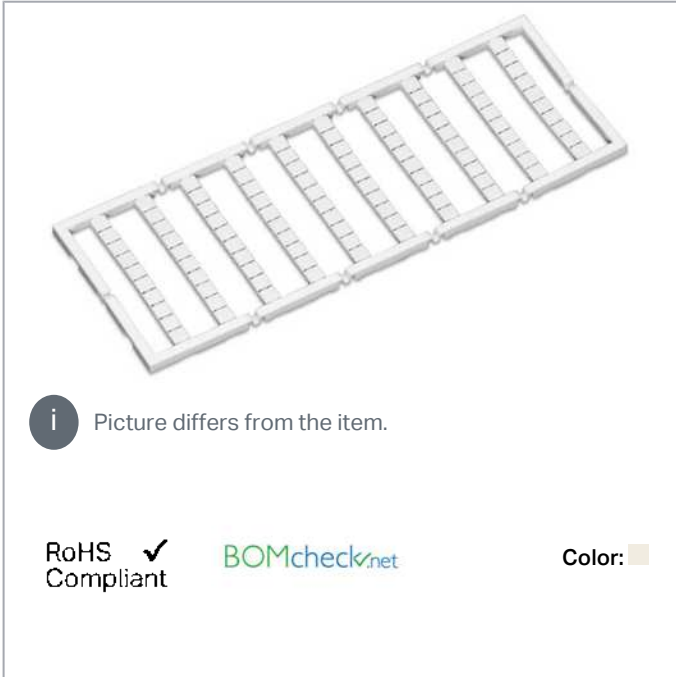

## Data sheet | Item number: 247-532

Mini-WSB marking card; as card; MARKED; 450 ... 499 (2x); not stretchable;  
Horizontal marking; snap-on type; white

[www.wago.com/247-532](http://www.wago.com/247-532)