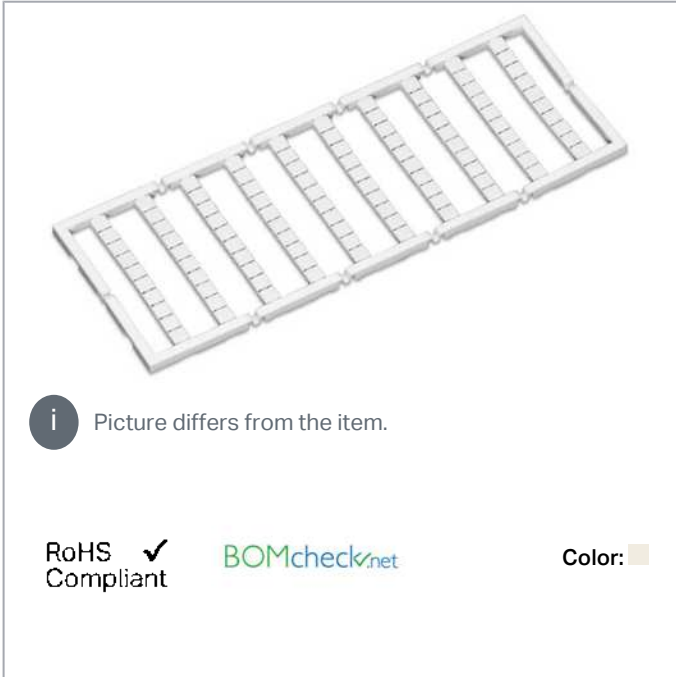

## Data sheet | Item number: 247-534

Mini-WSB marking card; as card; MARKED; 550 ... 599 (2x); not stretchable;  
Horizontal marking; snap-on type; white

[www.wago.com/247-534](http://www.wago.com/247-534)