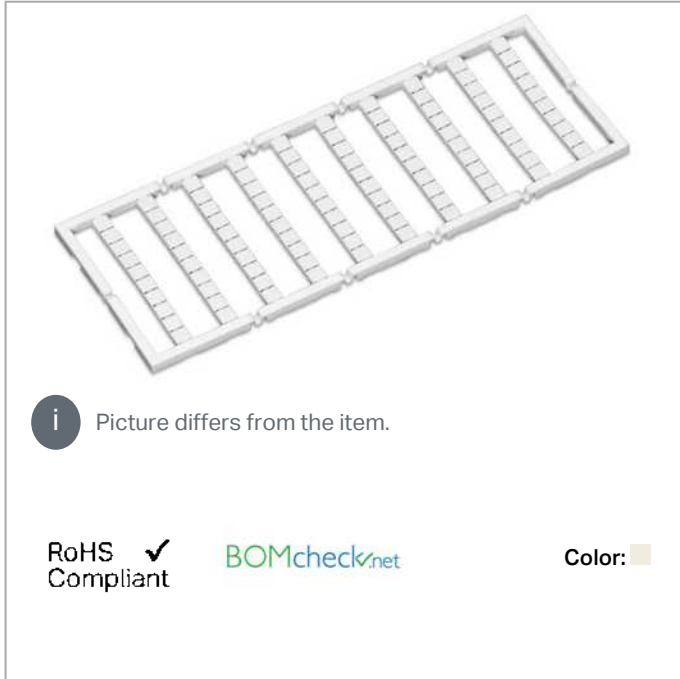

Data sheet | Item number: 247-535

Mini-WSB marking card; as card; MARKED; 600 ... 649 (2x); not stretchable;
Horizontal marking; snap-on type; white

www.wago.com/247-535

Data

Technical Data

Suitable	for WAGO I/O System
Marking	600 ... 649
Marking (number)	2
Marking direction	Horizontal marking
Marking color	black
Marking type	Numbers
Representation of the imprint	consecutive numbers per strip
Pre-assembly	10 strips with 10 markers per card

Physical data

Marker/Strip width	5 mm
Marker width	5 mm

Subject to changes. Please also observe the further product documentation!

WAGO Corporation
Germantown, WI 53022
Phone: 1-800-DIN-RAIL (346-7245) | Fax: (262) 255-6222
Email: info.us@wago.com | Web: www.wago.us

Do you have any questions about our products?
We are always happy to take your call at {0}.

Material Data

Color	white
Weight	6.5 g
Fire load	0.201 MJ

Commercial data

Product Group	2 (Terminal Block Accessories)
Packaging type	BOX
Country of origin	DE
GTIN	4017332253611
Customs tariff number	4911990000