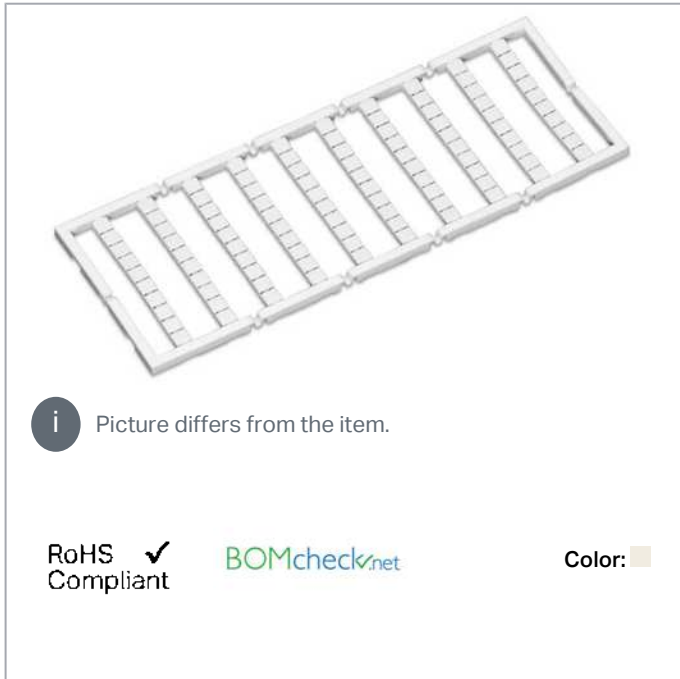

Data sheet | Item number: 247-536

Mini-WSB marking card; as card; MARKED; 650 ... 699 (2x); not stretchable;
Horizontal marking; snap-on type; white

www.wago.com/247-536

Data

Technical Data

Suitable	for WAGO I/O System
Marking	650 ... 699
Marking (number)	2
Marking direction	Horizontal marking
Marking color	black
Marking type	Numbers
Representation of the imprint	consecutive numbers per strip
Pre-assembly	10 strips with 10 markers per card

Physical data

Marker/Strip width	5 mm
Marker width	5 mm

Subject to changes. Please also observe the further product documentation!

WAGO Corporation
Germantown, WI 53022
Phone: 1-800-DIN-RAIL (346-7245) | Fax: (262) 255-6222
Email: info.us@wago.com | Web: www.wago.us

Do you have any questions about our products?
We are always happy to take your call at {0}.

Material Data

Color	white
Weight	6.5 g
Fire load	0.201 MJ

Commercial data

Product Group	2 (Terminal Block Accessories)
Packaging type	BOX
Country of origin	DE
GTIN	4017332253628
Customs tariff number	49119900000