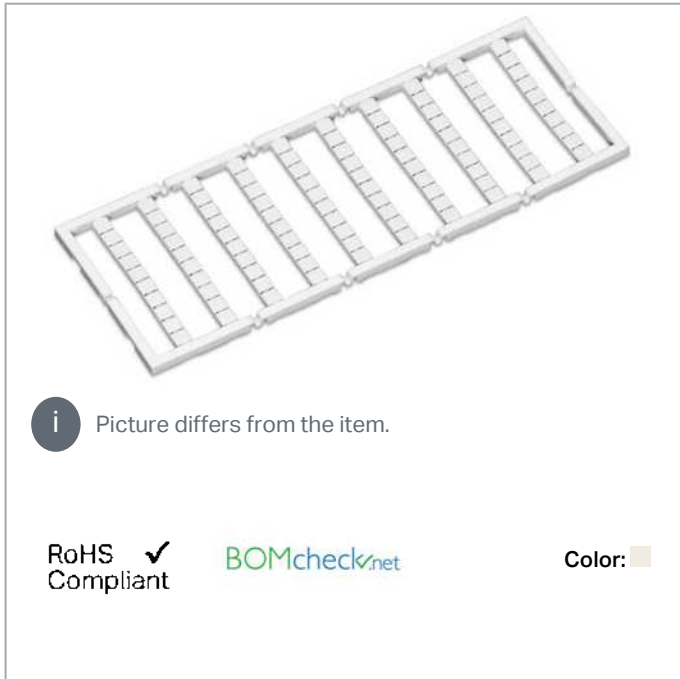

Data sheet | Item number: 247-538

Mini-WSB marking card; as card; MARKED; 750 ... 799 (2x); not stretchable;
Horizontal marking; snap-on type; white

www.wago.com/247-538

Data

Technical Data

Suitable	for WAGO I/O System
Marking	750 ... 799
Marking (number)	2
Marking direction	Horizontal marking
Marking color	black
Marking type	Numbers
Representation of the imprint	consecutive numbers per strip
Pre-assembly	10 strips with 10 markers per card

Physical data

Marker/Strip width	5 mm
Marker width	5 mm

Subject to changes. Please also observe the further product documentation!

WAGO Corporation
Germantown, WI 53022
Phone: 1-800-DIN-RAIL (346-7245) | Fax: (262) 255-6222
Email: info.us@wago.com | Web: www.wago.us

Do you have any questions about our products?
We are always happy to take your call at {0}.

Material Data

Color	white
Weight	6.5 g
Fire load	0.201 MJ

Commercial data

Product Group	2 (Terminal Block Accessories)
Packaging type	BOX
Country of origin	DE
GTIN	4017332253642
Customs tariff number	4911990000