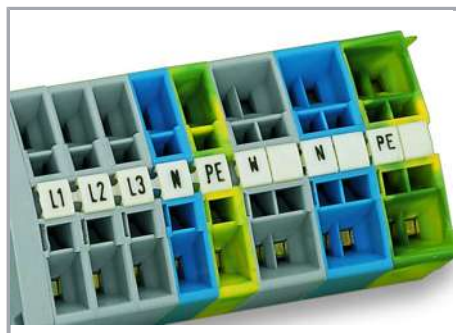

Data sheet | Item number: 247-538

Mini-WSB marking card; as card; MARKED; 750 ... 799 (2x); not stretchable;
Horizontal marking; snap-on type; white

www.wago.com/247-538

Data

Technical Data

Suitable	for WAGO I/O System
Marking	750 ... 799
Marking (number)	2
Marking direction	Horizontal marking
Marking color	black
Marking type	Numbers
Representation of the imprint	consecutive numbers per strip
Pre-assembly	10 strips with 10 markers per card

Do you have any questions about our products?
We are always happy to take your call at {0}.

Material Data

Color	white
Weight	6.5 g
Fire load	0.201 MJ

Commercial data

Product Group	2 (Terminal Block Accessories)
Packaging type	BOX
Country of origin	DE
GTIN	4017332253642
Customs tariff number	4911990000

Installation Notes

Marking

Marking via Mini-WSB Quick markers.

Product family

Mini-WSB

[Show all products from the family](#)

Subject to changes. Please also observe the further product documentation!