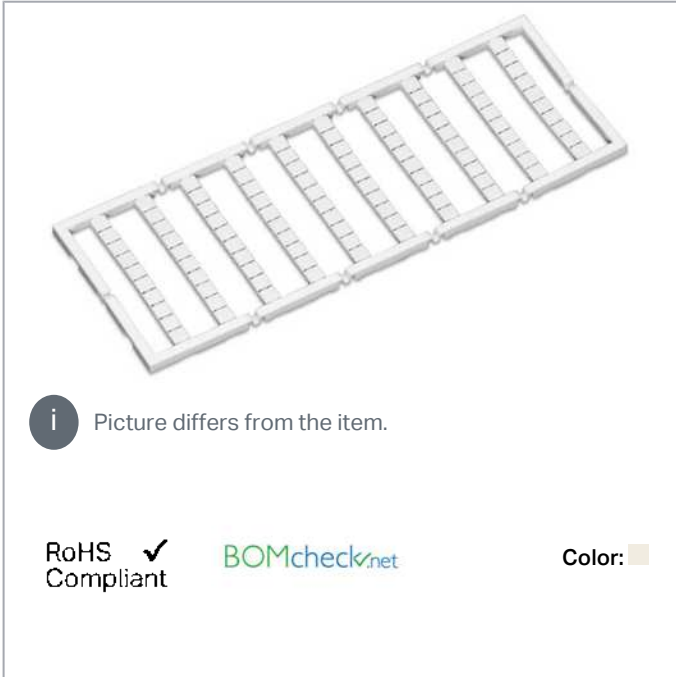

Data sheet | Item number: 247-539

Mini-WSB marking card; as card; MARKED; 800 ... 849 (2x); not stretchable;
Horizontal marking; snap-on type; white

www.wago.com/247-539

Data

Technical Data

Suitable	for WAGO I/O System
Marking	800 ... 849
Marking (number)	2
Marking direction	Horizontal marking
Marking color	black
Marking type	Numbers
Representation of the imprint	consecutive numbers per strip
Pre-assembly	10 strips with 10 markers per card

Physical data

Marker/Strip width	5 mm
Marker width	5 mm

Subject to changes. Please also observe the further product documentation!

WAGO Corporation
Germantown, WI 53022
Phone: 1-800-DIN-RAIL (346-7245) | Fax: (262) 255-6222
Email: info.us@wago.com | Web: www.wago.us

Do you have any questions about our products?
We are always happy to take your call at {0}.

Material Data

Color	white
Weight	6.5 g
Fire load	0.201 MJ

Commercial data

Product Group	2 (Terminal Block Accessories)
Packaging type	BOX
Country of origin	DE
GTIN	4017332253659
Customs tariff number	4911990000