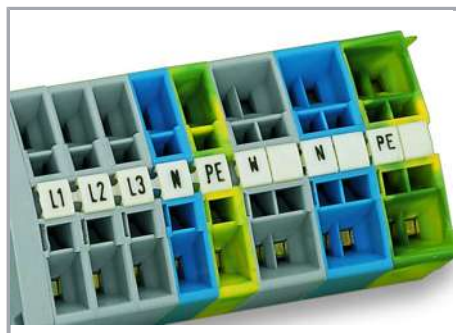

Data sheet | Item number: 247-540

Mini-WSB marking card; as card; MARKED; 850 ... 899 (2x); not stretchable;
Horizontal marking; snap-on type; white

www.wago.com/247-540

i Picture differs from the item.

RoHS Compliant

BOMcheck.net

Color:

Data

Technical Data

Suitable	for WAGO I/O System
Marking	850 ... 899
Marking (number)	2
Marking direction	Horizontal marking
Marking color	black
Marking type	Numbers
Representation of the imprint	consecutive numbers per strip
Pre-assembly	10 strips with 10 markers per card

Do you have any questions about our products?
We are always happy to take your call at {0}.

Material Data

Color	white
Weight	6.5 g
Fire load	0.201 MJ

Commercial data

Product Group	2 (Terminal Block Accessories)
Packaging type	BOX
Country of origin	DE
GTIN	4017332253666
Customs tariff number	49119900000

Installation Notes

Marking

Marking via Mini-WSB Quick markers.

Product family

Mini-WSB

[Show all products from the family](#)

Subject to changes. Please also observe the further product documentation!