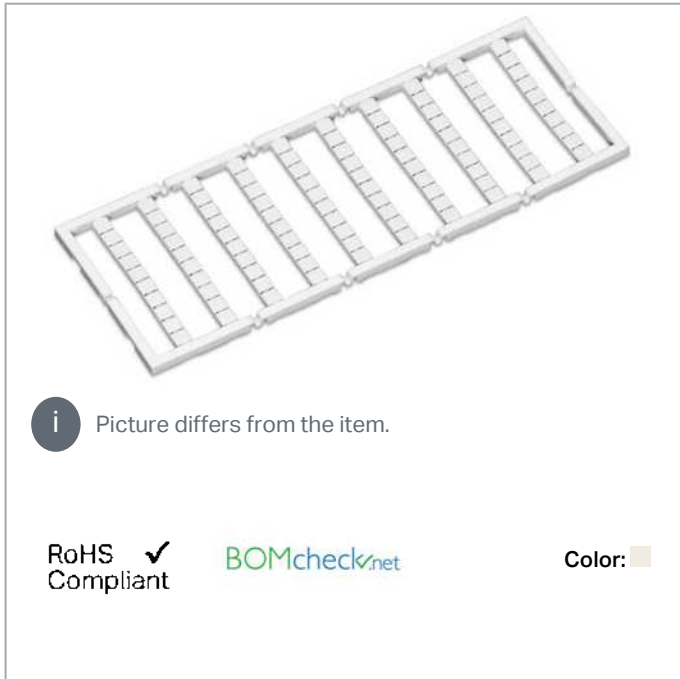

Data sheet | Item number: 247-540

Mini-WSB marking card; as card; MARKED; 850 ... 899 (2x); not stretchable;
Horizontal marking; snap-on type; white

www.wago.com/247-540

i Picture differs from the item.

RoHS Compliant

BOMcheck.net

Color:

Data

Technical Data

Suitable	for WAGO I/O System
Marking	850 ... 899
Marking (number)	2
Marking direction	Horizontal marking
Marking color	black
Marking type	Numbers
Representation of the imprint	consecutive numbers per strip
Pre-assembly	10 strips with 10 markers per card

Do you have any questions about our products?
We are always happy to take your call at {0}.

Material Data

Color	white
Weight	6.5 g
Fire load	0.201 MJ

Commercial data

Product Group	2 (Terminal Block Accessories)
Packaging type	BOX
Country of origin	DE
GTIN	4017332253666
Customs tariff number	49119900000