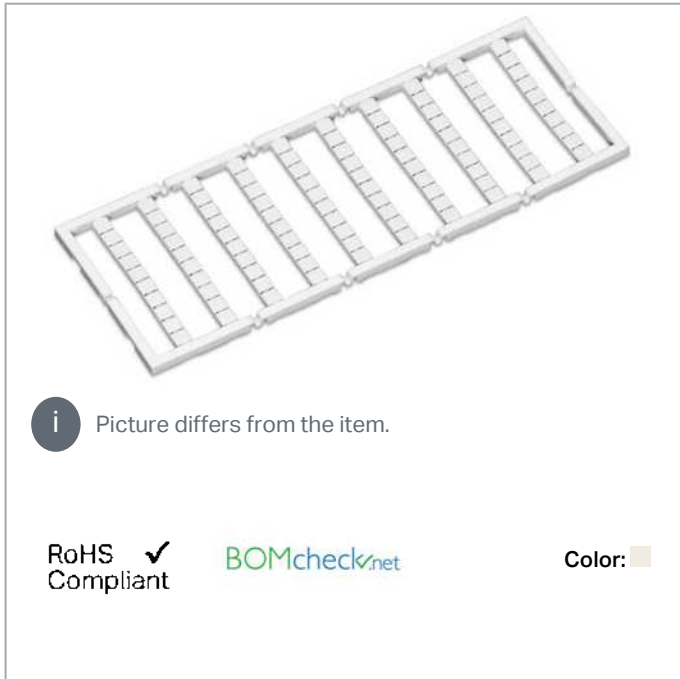

## Data sheet | Item number: 247-542

Mini-WSB marking card; as card; MARKED; 950 ... 999 (2x); not stretchable;  
Horizontal marking; snap-on type; white

[www.wago.com/247-542](http://www.wago.com/247-542)

**i** Picture differs from the item.

RoHS  Compliant

BOMcheck.net

Color: