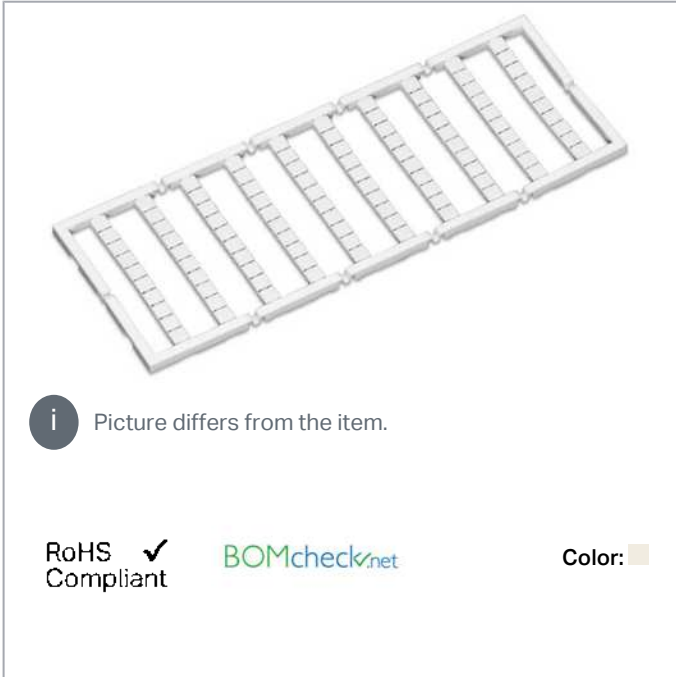

## Data sheet | Item number: 247-544

Mini-WSB marking card; as card; MARKED; .0 ... .7/- (10x/20x); not stretchable; Horizontal marking; snap-on type; white

[www.wago.com/247-544](http://www.wago.com/247-544)

#### Technical Data

Suitable	for WAGO I/O System
Marking	.0 ... .7/- (10x/20x)
Marking direction	Horizontal marking
Marking color	black
Marking type	Symbol
Representation of the imprint	Consecutive symbols each strip
Pre-assembly	10 strips with 10 markers per card