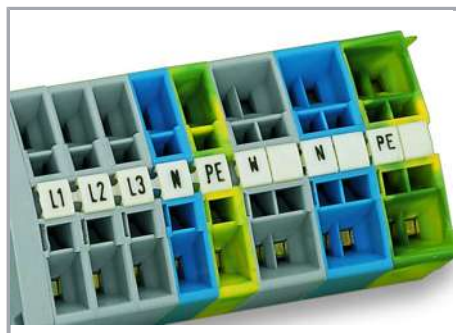

Data sheet | Item number: 247-544/000-006

Mini-WSB marking card; as card; MARKED; .07/- (10x/20x); not stretchable; Horizontal marking; snap-on type; blue

www.wago.com/247-544_000-006

Data

Technical Data

Suitable	for WAGO I/O System
Marking	.07/- (10x/20x)
Marking direction	Horizontal marking
Marking color	black
Marking type	Symbol
Representation of the imprint	Consecutive symbols each strip
Pre-assembly	10 strips with 10 markers per card

Do you have any questions about our products?
We are always happy to take your call at {0}.

Material Data

Color	blue
Weight	6.7 g
Fire load	0.201 MJ

Commercial data

Product Group	2 (Terminal Block Accessories)
Packaging type	BOX
Country of origin	DE
GTIN	4017332257763
Customs tariff number	4911990000

Installation Notes

Marking

Marking via Mini-WSB Quick markers.

Product family

Mini-WSB

[Show all products from the family](#)

Subject to changes. Please also observe the further product documentation!