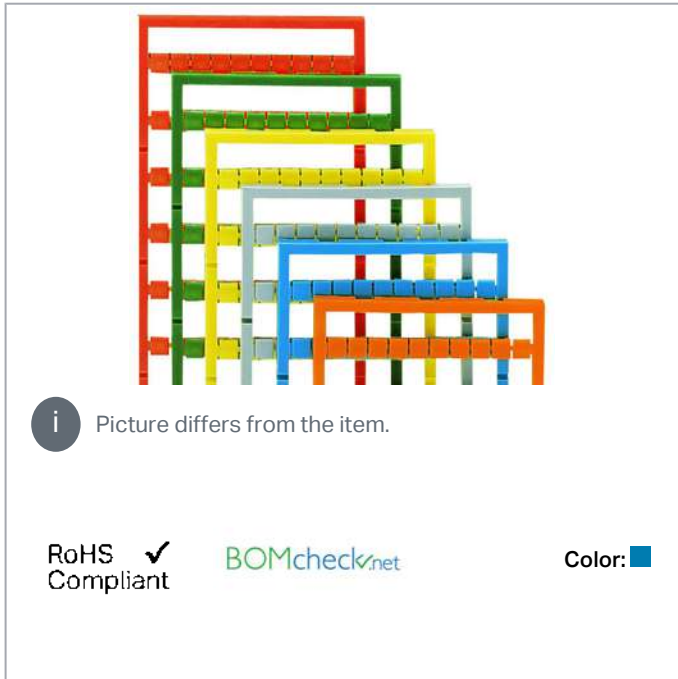

Data sheet | Item number: 247-544/000-006

Mini-WSB marking card; as card; MARKED; .07/- (10x/20x); not stretchable; Horizontal marking; snap-on type; blue

www.wago.com/247-544_000-006

Data

Technical Data

Suitable	for WAGO I/O System
Marking	.07/- (10x/20x)
Marking direction	Horizontal marking
Marking color	black
Marking type	Symbol
Representation of the imprint	Consecutive symbols each strip
Pre-assembly	10 strips with 10 markers per card

Physical data

Marker/Strip width	5 mm
Marker width	5 mm

Subject to changes. Please also observe the further product documentation!

WAGO Corporation
Germantown, WI 53022
Phone: 1-800-DIN-RAIL (346-7245) | Fax: (262) 255-6222
Email: info.us@wago.com | Web: www.wago.us

Do you have any questions about our products?
We are always happy to take your call at {0}.

Material Data

Color	blue
Weight	6.7 g
Fire load	0.201 MJ

Commercial data

Product Group	2 (Terminal Block Accessories)
Packaging type	BOX
Country of origin	DE
GTIN	4017332257763
Customs tariff number	4911990000