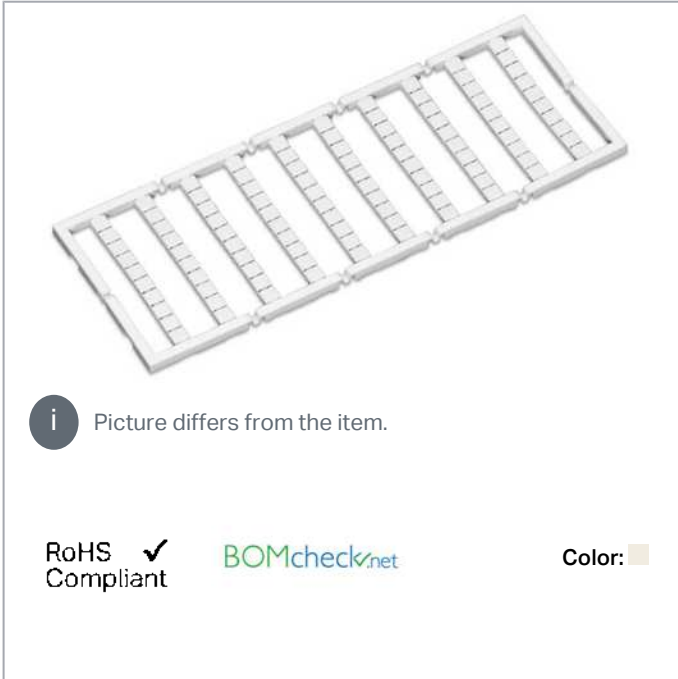

Data sheet | Item number: 247-545

Mini-WSB marking card; as card; MARKED; .07/+ (10x/20x); not stretchable; Horizontal marking; snap-on type; white

www.wago.com/247-545

i Picture differs from the item.

RoHS Compliant

BOMcheck.net

Color:

Data

Technical Data

Suitable	for WAGO I/O System
Marking	.07/+ (10x/20x)
Marking direction	Horizontal marking
Marking color	black
Marking type	Symbol
Representation of the imprint	Consecutive symbols each strip
Pre-assembly	10 strips with 10 markers per card

Do you have any questions about our products?
We are always happy to take your call at {0}.

Material Data

Color	white
Weight	6.5 g
Fire load	0.201 MJ

Commercial data

Product Group	2 (Terminal Block Accessories)
Packaging type	BOX
Country of origin	DE
GTIN	4017332253710
Customs tariff number	49119900000