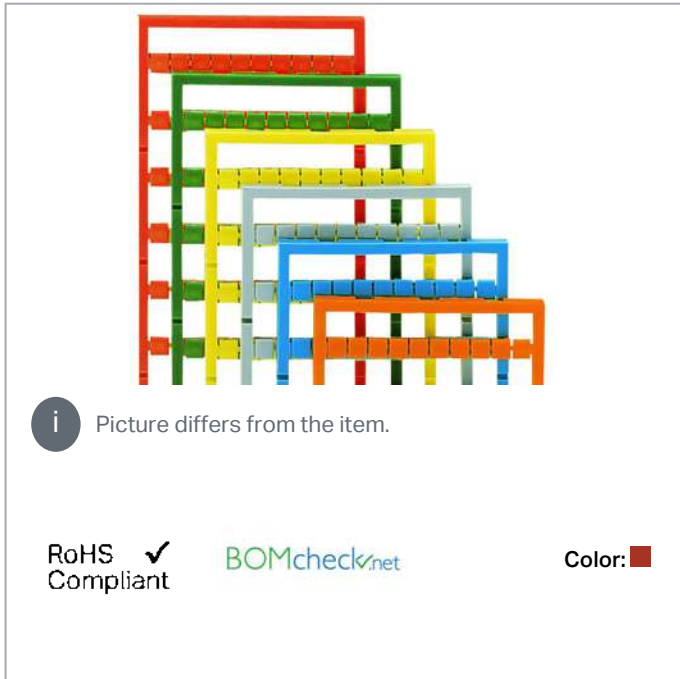

## Data sheet | Item number: 247-545/000-005

Mini-WSB marking card; as card; MARKED; .0 ... .7/+ (10x/20x); not stretchable; Horizontal marking; snap-on type; red

[www.wago.com/247-545\\_000-005](http://www.wago.com/247-545_000-005)

### Data

#### Technical Data

Suitable	for WAGO I/O System
Marking	.0 ... .7/+ (10x/20x)
Marking direction	Horizontal marking
Marking color	black
Marking type	Symbol
Representation of the imprint	Consecutive symbols each strip
Pre-assembly	10 strips with 10 markers per card