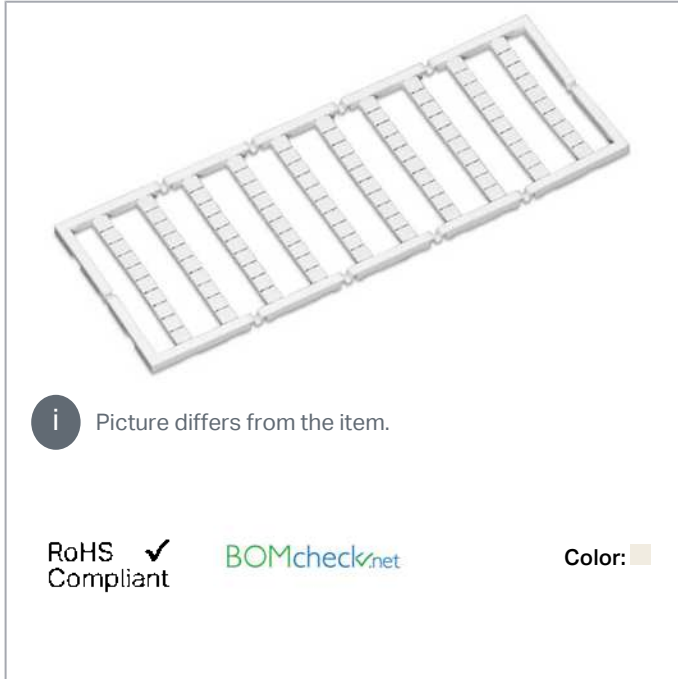

Data sheet | Item number: 247-546

Mini-WSB marking card; as card; MARKED; .07/N (10x/20x); not stretchable; Horizontal marking; snap-on type; white

www.wago.com/247-546

Data

Technical Data

Suitable	for WAGO I/O System
Marking	.07/N (10x/20x)
Marking direction	Horizontal marking
Marking color	black
Marking type	Symbol
Representation of the imprint	Consecutive symbols each strip
Pre-assembly	10 strips with 10 markers per card

Physical data

Marker/Strip width	5 mm
Marker width	5 mm

Subject to changes. Please also observe the further product documentation!

WAGO Corporation
Germantown, WI 53022
Phone: 1-800-DIN-RAIL (346-7245) | Fax: (262) 255-6222
Email: info.us@wago.com | Web: www.wago.us

Do you have any questions about our products?
We are always happy to take your call at {0}.

Material Data

Color	white
Weight	6.5 g
Fire load	0.201 MJ

Commercial data

Product Group	2 (Terminal Block Accessories)
Packaging type	BOX
Country of origin	DE
GTIN	4017332253727
Customs tariff number	49119900000