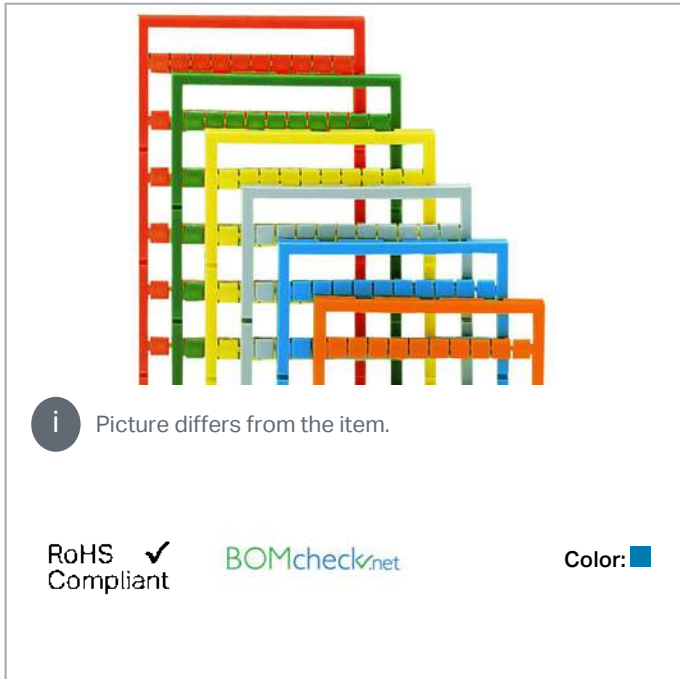

## Data sheet | Item number: 247-546/000-006

Mini-WSB marking card; as card; MARKED; .0 ... .7/N (10x/20x); not stretchable; Horizontal marking; snap-on type; blue

[www.wago.com/247-546\\_000-006](http://www.wago.com/247-546_000-006)

#### Technical Data

Suitable	for WAGO I/O System
Marking	.0 ... .7/N (10x/20x)
Marking direction	Horizontal marking
Marking color	black
Marking type	Symbol
Representation of the imprint	Consecutive symbols each strip
Pre-assembly	10 strips with 10 markers per card