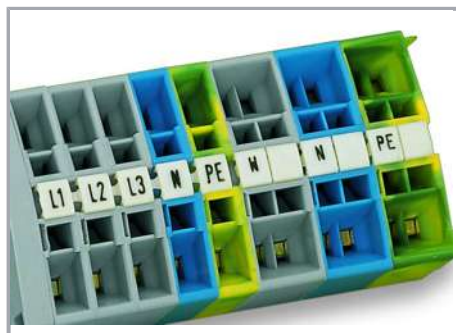

Material Data

Color	blue
Weight	6.3 g
Fire load	0.201 MJ

Commercial data

Product Group	2 (Terminal Block Accessories)
Packaging type	BOX
Country of origin	DE
GTIN	4017332313773
Customs tariff number	4911990000

Installation Notes

Marking

Marking via Mini-WSB Quick markers.

Product family

Mini-WSB

[Show all products from the family](#)

Subject to changes. Please also observe the further product documentation!