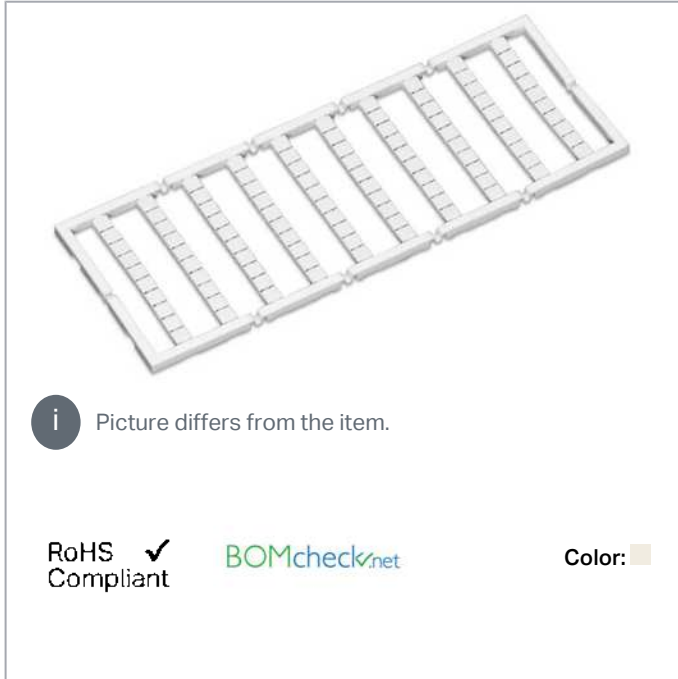

Data sheet | Item number: 247-547

Mini-WSB marking card; as card; MARKED; .07/L (10x/20x); not stretchable; Horizontal marking; snap-on type; white

www.wago.com/247-547

Data

Technical Data

Suitable	for WAGO I/O System
Marking	.07/L (10x/20x)
Marking direction	Horizontal marking
Marking color	black
Marking type	Symbol
Representation of the imprint	Consecutive symbols each strip
Pre-assembly	10 strips with 10 markers per card

Physical data

Marker/Strip width	5 mm
Marker width	5 mm

Subject to changes. Please also observe the further product documentation!

WAGO Corporation
Germantown, WI 53022
Phone: 1-800-DIN-RAIL (346-7245) | Fax: (262) 255-6222
Email: info.us@wago.com | Web: www.wago.us

Do you have any questions about our products?
We are always happy to take your call at {0}.

Material Data

Color	white
Weight	6.5 g
Fire load	0.201 MJ

Commercial data

Product Group	2 (Terminal Block Accessories)
Packaging type	BOX
Country of origin	DE
GTIN	4017332253734
Customs tariff number	4911990000