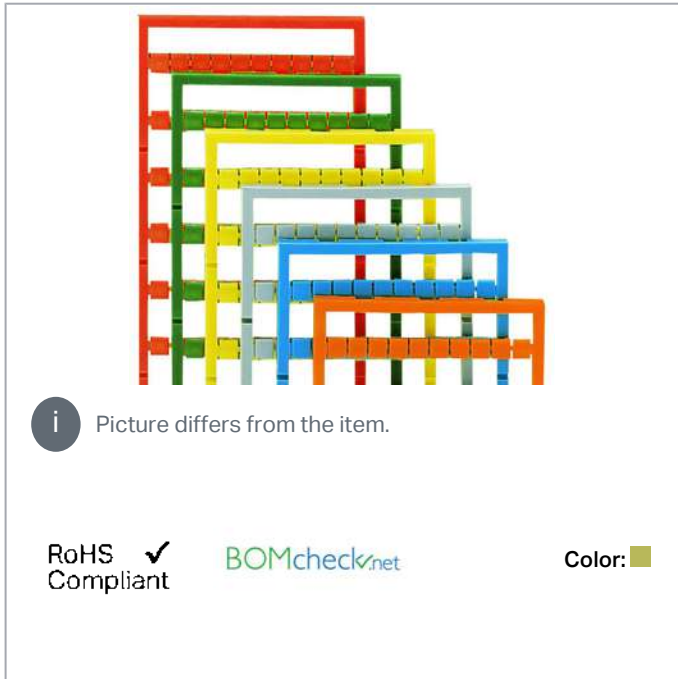

Data sheet | Item number: 247-548/000-017

Mini-WSB marking card; as card; MARKED; PE (100x); not stretchable;
Horizontal marking; snap-on type; light green

www.wago.com/247-548_000-017

Data

Technical Data

Marking	PE
Marking (number)	100
Marking direction	Horizontal marking
Marking color	black
Marking type	Symbol
Representation of the imprint	same symbols per strip
Pre-assembly	10 strips with 10 markers per card

Do you have any questions about our products?
We are always happy to take your call at {0}.

Material Data

Color	light green
Weight	6.7 g
Fire load	0.201 MJ

Commercial data

Product Group	2 (Terminal Block Accessories)
Packaging type	BOX
Country of origin	DE
GTIN	4017332838092
Customs tariff number	4911990000