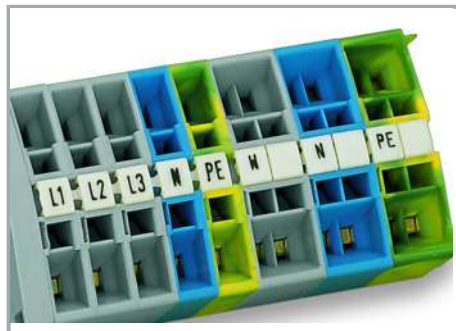

Data sheet | Item number: 247-552

Mini-WSB marking card; as card; MARKED; Ground (100x); not stretchable;
Horizontal marking; snap-on type; white

www.wago.com/247-552

 Picture differs from the item.

RoHS 
Compliant

Do you have any questions about our products?
We are always happy to take your call at {0}.

Material Data

Color	white
Weight	6.2 g
Fire load	0.201 MJ

Commercial data

Product Group	2 (Terminal Block Accessories)
Packaging type	BOX
Country of origin	DE
GTIN	4017332258173
Customs tariff number	4911990000

Installation Notes

Marking

Marking via Mini-WSB Quick markers.

Product family

Mini-WSB

[Show all products from the family](#)

Subject to changes. Please also observe the further product documentation!