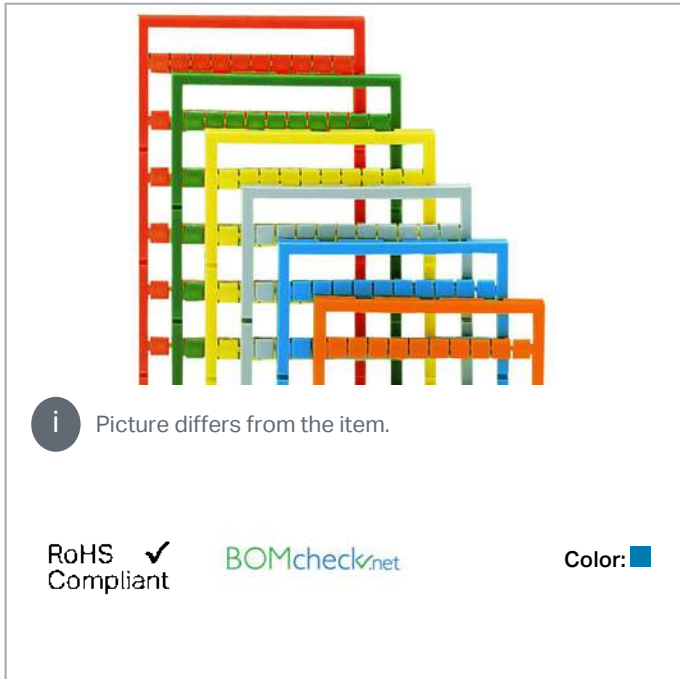

Data sheet | Item number: 247-552/000-006

Mini-WSB marking card; as card; MARKED; Ground (100x); not stretchable;
Horizontal marking; snap-on type; blue

www.wago.com/247-552_000-006

Data

Technical Data

Suitable	for WAGO I/O System
Marking (number)	100
Marking direction	Horizontal marking
Marking color	black
Marking type	Symbol
Representation of the imprint	same symbols per strip
Pre-assembly	10 strips with 10 markers per card

Physical data

Marker/Strip width	5 mm
Marker width	5 mm

Subject to changes. Please also observe the further product documentation!

WAGO Corporation
Germantown, WI 53022
Phone: 1-800-DIN-RAIL (346-7245) | Fax: (262) 255-6222
Email: info.us@wago.com | Web: www.wago.us

Do you have any questions about our products?
We are always happy to take your call at {0}.

Material Data

Color	blue
Weight	6.7 g
Fire load	0.201 MJ

Commercial data

Product Group	2 (Terminal Block Accessories)
Packaging type	BOX
Country of origin	DE
GTIN	4044918191272
Customs tariff number	49119900000