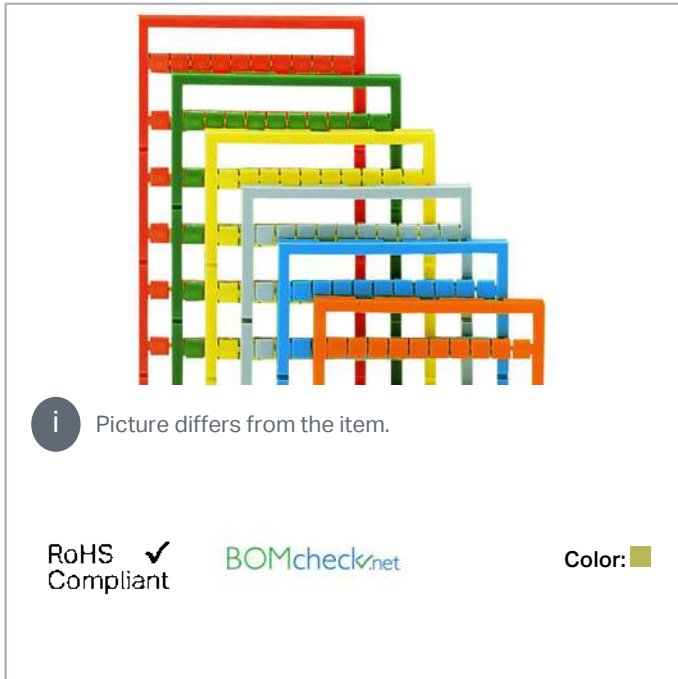

Data sheet | Item number: 247-552/000-017

Mini-WSB marking card; as card; MARKED; Ground (100x); not stretchable;
Horizontal marking; snap-on type; light green

www.wago.com/247-552_000-017

Data

Technical Data

Suitable	for WAGO I/O System
Marking (number)	100
Marking direction	Horizontal marking
Marking color	black
Marking type	Symbol
Representation of the imprint	same symbols per strip
Pre-assembly	10 strips with 10 markers per card

Do you have any questions about our products?
We are always happy to take your call at {0}.

Material Data

Color	light green
Weight	6.4 g
Fire load	0.201 MJ

Commercial data

Product Group	2 (Terminal Block Accessories)
Packaging type	BOX
Country of origin	DE
GTIN	4017332307925
Customs tariff number	49119900000