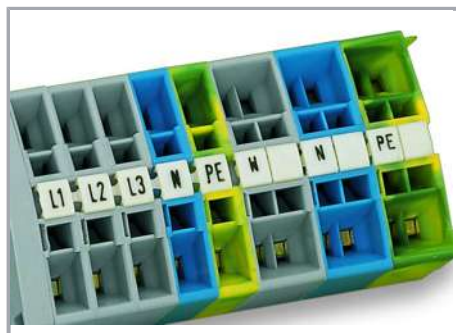

Data sheet | Item number: 247-552/000-017

Mini-WSB marking card; as card; MARKED; Ground (100x); not stretchable;
Horizontal marking; snap-on type; light green

www.wago.com/247-552_000-017

Data

Technical Data

Do you have any questions about our products?
We are always happy to take your call at {0}.

Material Data

Color	light green
Weight	6.4 g
Fire load	0.201 MJ

Commercial data

Product Group	2 (Terminal Block Accessories)
Packaging type	BOX
Country of origin	DE
GTIN	4017332307925
Customs tariff number	49119900000

Installation Notes

Marking

Marking via Mini-WSB Quick markers.

Product family

Mini-WSB

[Show all products from the family](#)

Subject to changes. Please also observe the further product documentation!