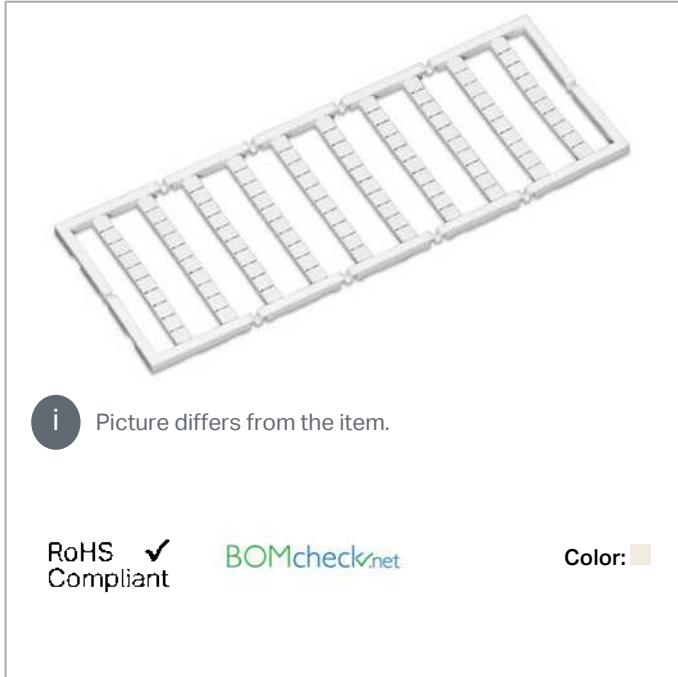

Data sheet | Item number: 247-557

Mini-WSB marking card; as card; MARKED; 1, 4, 7, ... , 88 and 2, 5, 8, ... , 89 and 3, 6, 9, ... , 90 and 91, 94, 97, 92, 95, 98, 93, 96, 99, (1x); not stretchable; Horizontal marking; snap-on type; white

www.wago.com/247-557

Data

Technical Data

Marking	E60.0, E60.1, ..., E69.6, E69.7
Marking (number)	1
Marking direction	Horizontal marking
Marking color	black
Marking type	Numbers
Representation of the imprint	consecutive numbers per strip
Pre-assembly	10 strips with 10 markers per card

Do you have any questions about our products?
We are always happy to take your call at {0}.

Material Data

Color	white
Weight	6.2 g
Fire load	0.201 MJ

Commercial data

Product Group	2 (Terminal Block Accessories)
Packaging type	BOX
Country of origin	DE
GTIN	4044918151375
Customs tariff number	4911990000