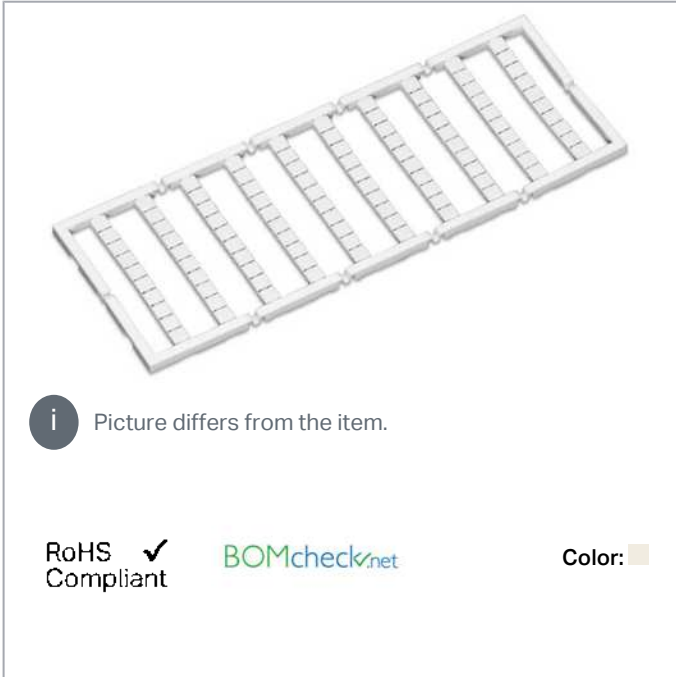

Data sheet | Item number: 247-558

Mini-WSB marking card; as card; MARKED; 100,103,...187 &101,...188 & 102...189; not stretchable; Horizontal marking; snap-on type; white

www.wago.com/247-558

i Picture differs from the item.

RoHS Compliant

BOMcheck.net

Color:

Data

Technical Data

Marking	100, 103, 106, ..., 187 and 101, 104, 107, ..., 188 and 102, 105, 108, ..., 189 and 190, 193, 196, 191, 194, 197, 192, 195, 198, ;
Marking	100, 103, 106, ..., 187 and 101, 104, 107, ..., 188 and 102, 105, 108, ..., 189 and 190, 193, 196, 191, 194, 197, 192, 195, 198, ;
Marking (number)	1
Marking direction	Horizontal marking
Marking color	black
Marking type	Numbers
Representation of the imprint	consecutive numbers per strip
Pre-assembly	10 strips with 10 markers per card

Do you have any questions about our products?
We are always happy to take your call at {0}.

Material Data

Color	white
Weight	6.2 g
Fire load	0.201 MJ

Commercial data

Product Group	2 (Terminal Block Accessories)
Packaging type	BOX
Country of origin	DE
GTIN	4044918185844
Customs tariff number	49119900000