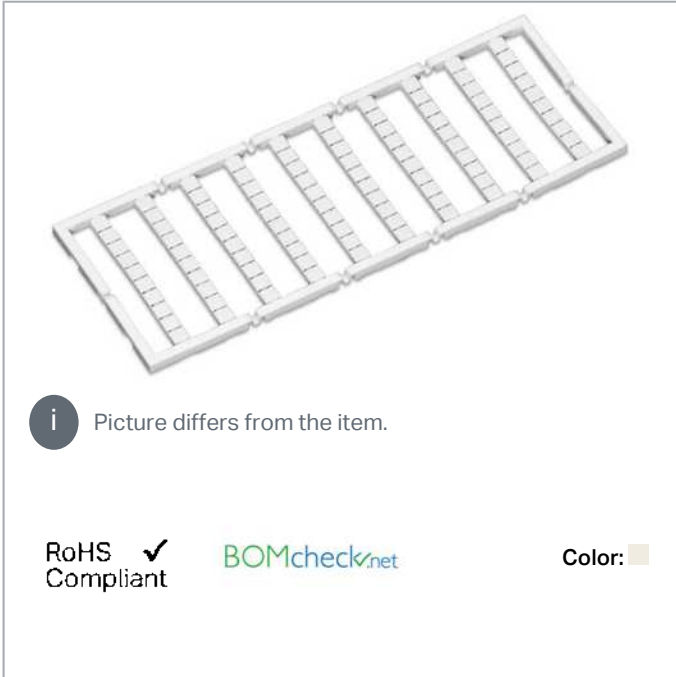

Data sheet | Item number: 247-601

Mini-WSB marking card; as card; MARKED; 51 ... 60 (10x); not stretchable;

Vertical marking; snap-on type; white

www.wago.com/247-601

Data

Technical Data

Marking	51 ... 60
Marking (number)	10
Marking direction	Vertical marking
Marking color	black
Marking type	Numbers
Representation of the imprint	consecutive numbers per strip
Pre-assembly	10 strips with 10 markers per card

Physical data

Marker/Strip width	5 mm
Marker width	5 mm

Subject to changes. Please also observe the further product documentation!

WAGO Corporation
Germantown, WI 53022
Phone: 1-800-DIN-RAIL (346-7245) | Fax: (262) 255-6222
Email: info.us@wago.com | Web: www.wago.us

Do you have any questions about our products?
We are always happy to take your call at {0}.

Material Data

Color	white
Weight	6.5 g
Fire load	0.201 MJ

Commercial data

Product Group	2 (Terminal Block Accessories)
Packaging type	BOX
Country of origin	DE
GTIN	4017332258593
Customs tariff number	4911990000