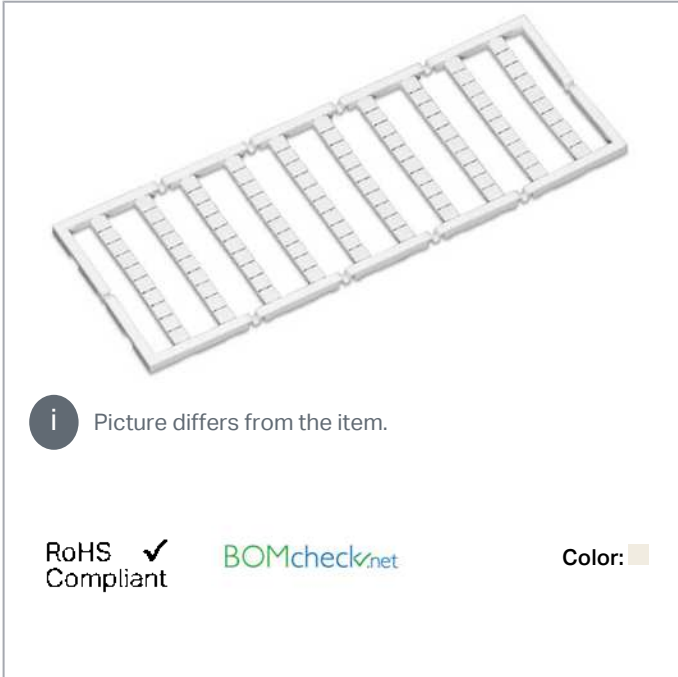

## Data sheet | Item number: 247-603

Mini-WSB marking card; as card; MARKED; 71 ... 80 (10x); not stretchable;

Vertical marking; snap-on type; white

[www.wago.com/247-603](http://www.wago.com/247-603)

**i** Picture differs from the item.