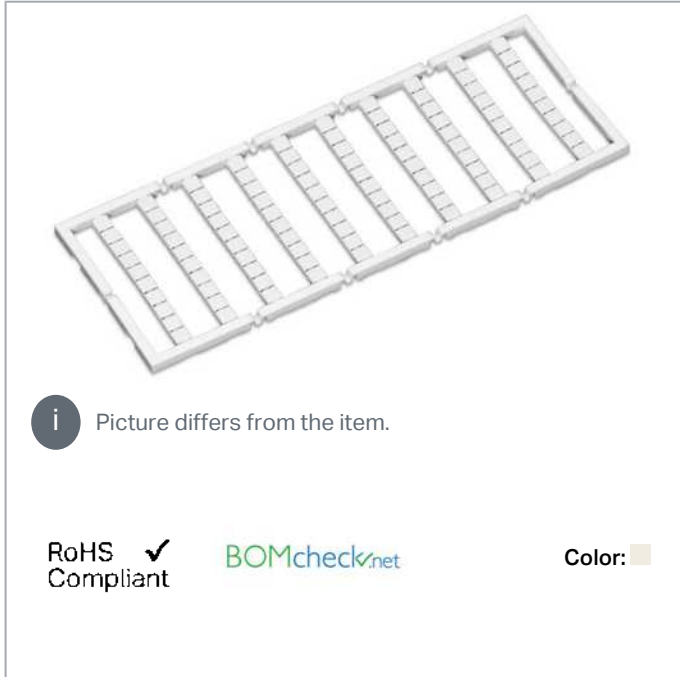

## Data sheet | Item number: 247-604

Mini-WSB marking card; as card; MARKED; 81 ... 90 (10x); not stretchable;  
Vertical marking; snap-on type; white

[www.wago.com/247-604](http://www.wago.com/247-604)

**i** Picture differs from the item.

RoHS  Compliant

BOMcheck.net

Color: