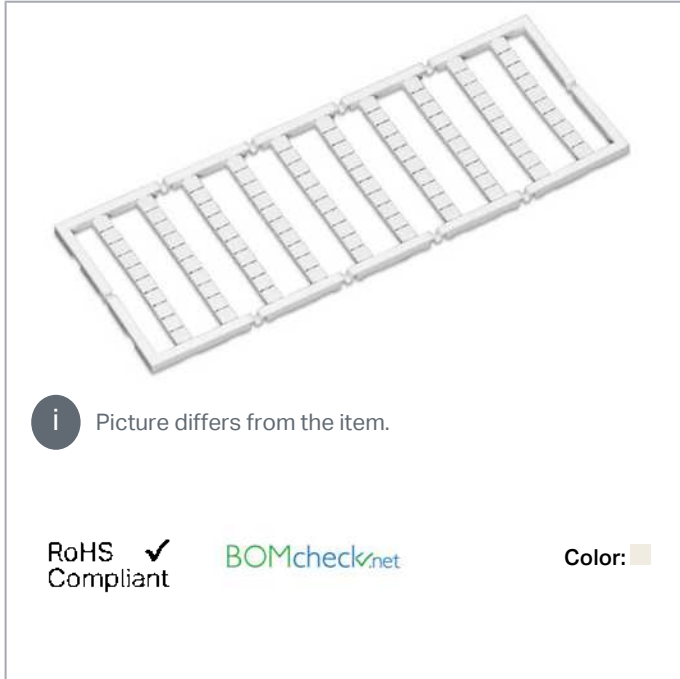

Data sheet | Item number: 247-605

Mini-WSB marking card; as card; MARKED; 91 ... 100 (10x); not stretchable;
Vertical marking; snap-on type; white

www.wago.com/247-605

i Picture differs from the item.

RoHS Compliant

BOMcheck.net

Color:

Data

Technical Data

Marking	91 ... 100
Marking (number)	10
Marking direction	Vertical marking
Marking color	black
Marking type	Numbers
Representation of the imprint	consecutive numbers per strip
Pre-assembly	10 strips with 10 markers per card

Do you have any questions about our products?
We are always happy to take your call at {0}.

Material Data

Color	white
Weight	6.5 g
Fire load	0.201 MJ

Commercial data

Product Group	2 (Terminal Block Accessories)
Packaging type	BOX
Country of origin	DE
GTIN	4017332309585
Customs tariff number	4911990000