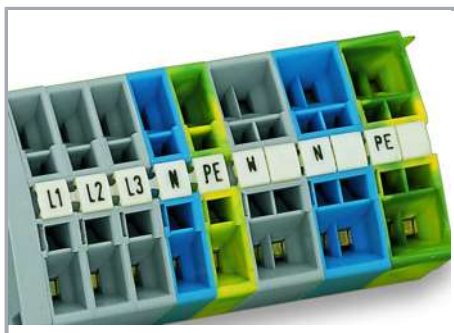

Material Data

Color	white
Weight	6.2 g
Fire load	0.201 MJ

Commercial data

Product Group	2 (Terminal Block Accessories)
Packaging type	BOX
Country of origin	DE
GTIN	4017332132541
Customs tariff number	4911990000

Installation Notes

Marking

Marking via Mini-WSB Quick markers.

Product family

Mini-WSB

[Show all products from the family](#)

Subject to changes. Please also observe the further product documentation!