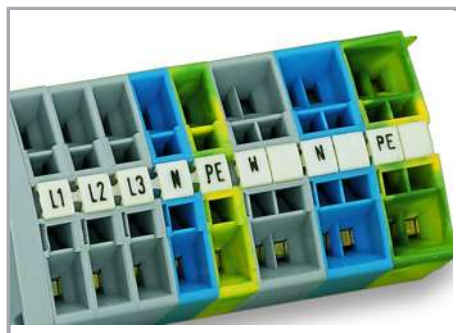

Data sheet | Item number: 248-403

Mini-WSB marking card; as card; MARKED; 57 / 58 (50 each); not stretchable;
Horizontal marking; snap-on type; white

www.wago.com/248-403

i Picture differs from the item.

Do you have any questions about our products?
We are always happy to take your call at {0}.

Material Data

Color	white
Weight	6.2 g
Fire load	0.201 MJ

Commercial data

Product Group	2 (Terminal Block Accessories)
Packaging type	BOX
Country of origin	DE
GTIN	4017332254687
Customs tariff number	49119900000

Installation Notes

Marking

Marking via Mini-WSB Quick markers.

Product family

Mini-WSB

[Show all products from the family](#)

Subject to changes. Please also observe the further product documentation!