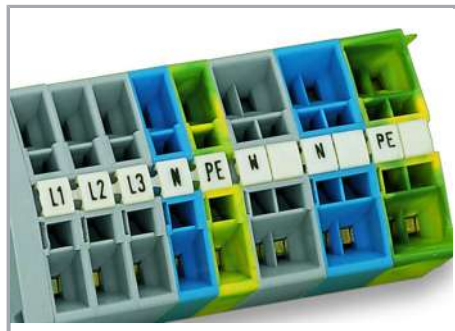

Data sheet | Item number: 248-409

Mini-WSB marking card; as card; MARKED; 69 / 70 (50 each); not stretchable;
Horizontal marking; snap-on type; white

www.wago.com/248-409

i Picture differs from the item.

Do you have any questions about our products?
We are always happy to take your call at {0}.

Material Data

Color	white
Weight	6.2 g
Fire load	0.201 MJ

Commercial data

Product Group	2 (Terminal Block Accessories)
Packaging type	BOX
Country of origin	DE
GTIN	4017332254748
Customs tariff number	49119900000

Installation Notes

Marking

Marking via Mini-WSB Quick markers.

Product family

Mini-WSB

[Show all products from the family](#)

Subject to changes. Please also observe the further product documentation!