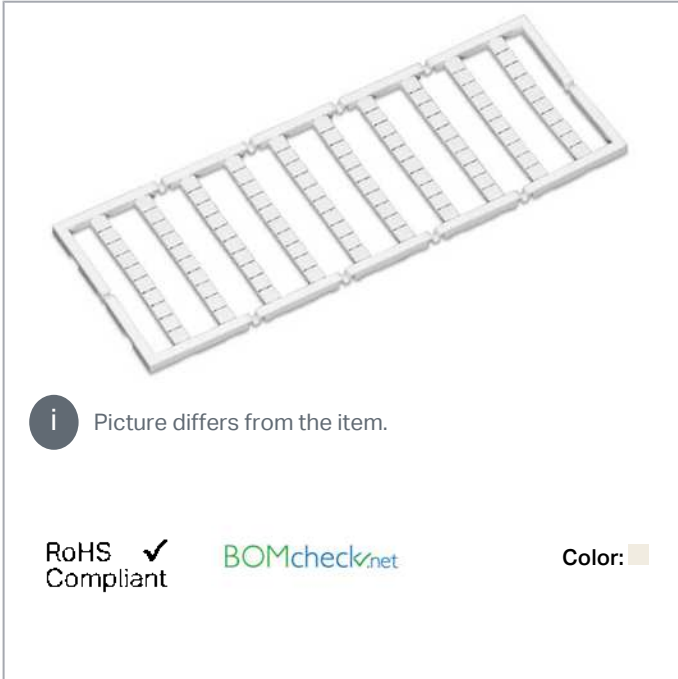

## Data sheet | Item number: 248-410

Mini-WSB marking card; as card; MARKED; 71 / 72 (50 each); not stretchable;  
Horizontal marking; snap-on type; white

[www.wago.com/248-410](http://www.wago.com/248-410)