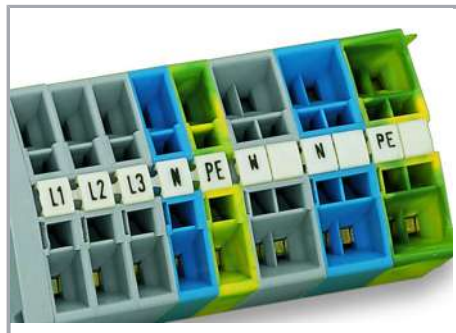

Data sheet | Item number: 248-411

Mini-WSB marking card; as card; MARKED; 73 / 74 (50 each); not stretchable;
Horizontal marking; snap-on type; white

www.wago.com/248-411

i Picture differs from the item.

Do you have any questions about our products?
We are always happy to take your call at {0}.

Material Data

Color	white
Weight	6.2 g
Fire load	0.201 MJ

Commercial data

Product Group	2 (Terminal Block Accessories)
Packaging type	BOX
Country of origin	DE
GTIN	4017332254762
Customs tariff number	49119900000

Installation Notes

Marking

Marking via Mini-WSB Quick markers.

Product family

Mini-WSB

[Show all products from the family](#)

Subject to changes. Please also observe the further product documentation!