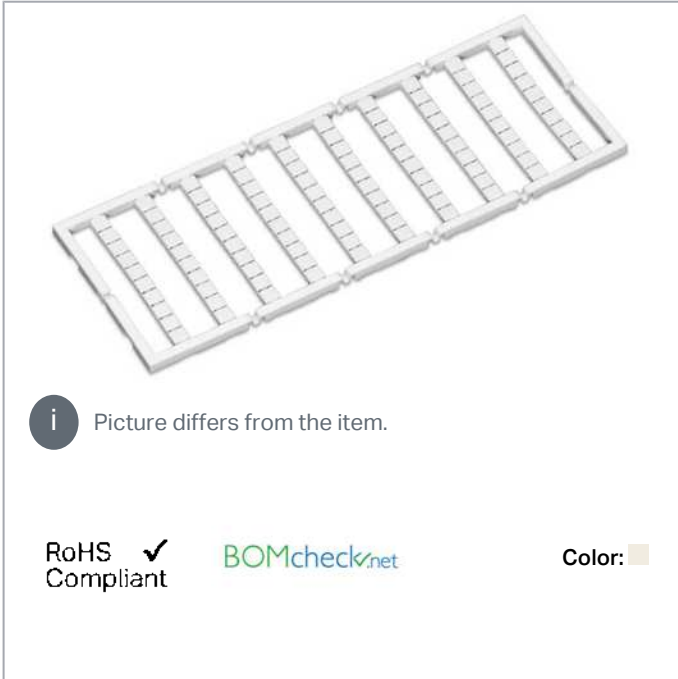

Data sheet | Item number: 248-411

Mini-WSB marking card; as card; MARKED; 73 / 74 (50 each); not stretchable;
Horizontal marking; snap-on type; white

www.wago.com/248-411

i Picture differs from the item.

RoHS Compliant

BOMcheck.net

Color:

Data

Technical Data

Marking	73 / 74
Marking (number)	50
Marking direction	Horizontal marking
Marking color	black
Marking type	Numbers
Representation of the imprint	same numbers per strip
Pre-assembly	10 strips with 10 markers per card

Do you have any questions about our products?
We are always happy to take your call at {0}.

Material Data

Color	white
Weight	6.2 g
Fire load	0.201 MJ

Commercial data

Product Group	2 (Terminal Block Accessories)
Packaging type	BOX
Country of origin	DE
GTIN	4017332254762
Customs tariff number	49119900000