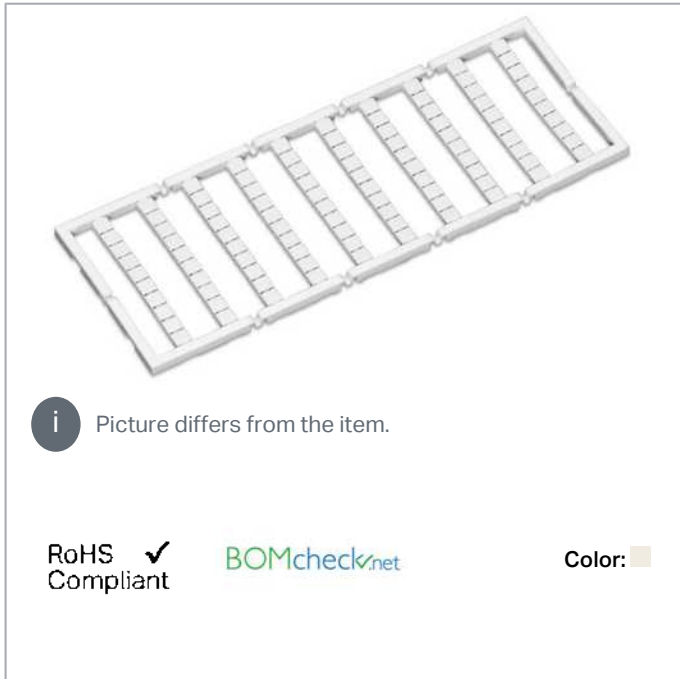

Data sheet | Item number: 248-414

Mini-WSB marking card; as card; MARKED; 79 / 80 (50 each); not stretchable;
Horizontal marking; snap-on type; white

www.wago.com/248-414

Data

Technical Data

Marking	79 / 80
Marking (number)	50
Marking direction	Horizontal marking
Marking color	black
Marking type	Numbers
Representation of the imprint	same numbers per strip
Pre-assembly	10 strips with 10 markers per card

Physical data

Marker/Strip width	5 mm
Marker width	5 mm

Subject to changes. Please also observe the further product documentation!

WAGO Corporation
Germantown, WI 53022
Phone: 1-800-DIN-RAIL (346-7245) | Fax: (262) 255-6222
Email: info.us@wago.com | Web: www.wago.us

Do you have any questions about our products?
We are always happy to take your call at {0}.

Material Data

Color	white
Weight	6.2 g
Fire load	0.201 MJ

Commercial data

Product Group	2 (Terminal Block Accessories)
Packaging type	BOX
Country of origin	DE
GTIN	4017332254793
Customs tariff number	4911990000