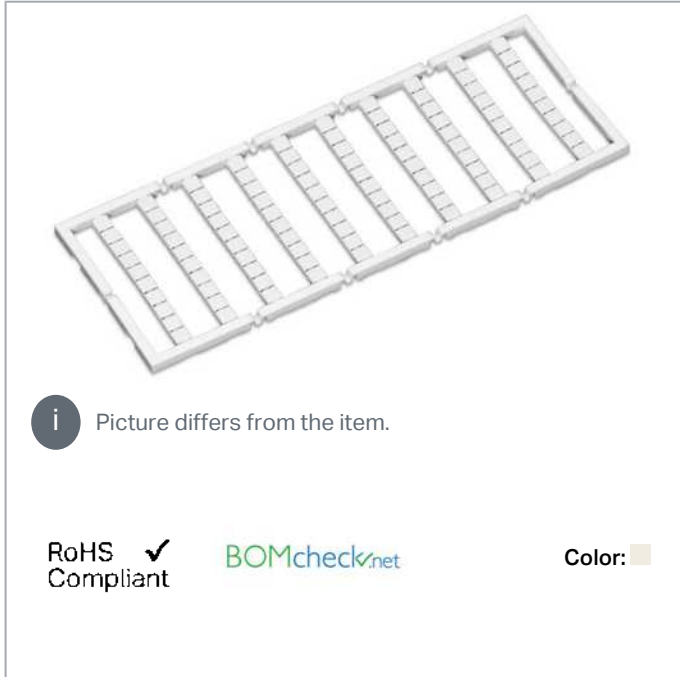

## Data sheet | Item number: 248-416

Mini-WSB marking card; as card; MARKED; 83 / 84 (50 each); not stretchable;  
Horizontal marking; snap-on type; white

[www.wago.com/248-416](http://www.wago.com/248-416)